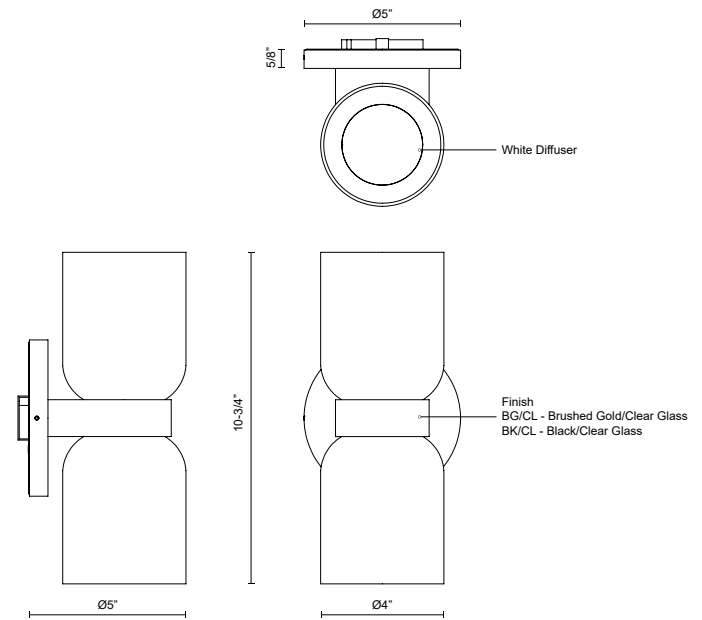

CEDAR WS52511

WALL

PROJECT

WS52511-BG/CL
Brushed Gold/Clear

WS52511-BK/CL
Black/Clear

SPECIFICATION DETAILS

Fixture Dimensions	W4" x H10-3/4" x E5"
Light Source	DC LED WITH DRIVER
Wattage	15W
Total Lumens	1275lm
Delivered Lumens	945lm*
Voltage	120V
Color Temperature	3000K
CRI (Ra)	90CRI
Optional Color Temps	2700K - 5000K Available, Minimum Order Quantities Apply
LED Rated Life	50,000 hours
Dimming	100% - 10%, TRIAC or ELV Dimmer (Not Included)
Diffuser Details	White Diffuser (interior)
Glass Details	Clear Glass (exterior)
Location	Damp
Illumination Direction	Up/Down
Mounting Style	Up or Down
CEC Title 24 JA8	Yes, JA8-2022
Canopy Dimensions	D5" x H5/8"
Paint Finish	BG02; BK02;

* For custom options, consult factory for details.

* For warranty information, please visit www.kuzcolighting.com/warranty

DESCRIPTION

The charming Cedar Collection is filled with whimsical frosted glass diffusers resting inside clear glass shades. This versatile family includes a variety of different mounting options that can be mounted up, down, horizontally, or vertically. The metal base details offer a nice rigidity that compliments the soft curves found on the rest of the piece and are available in two finishes.