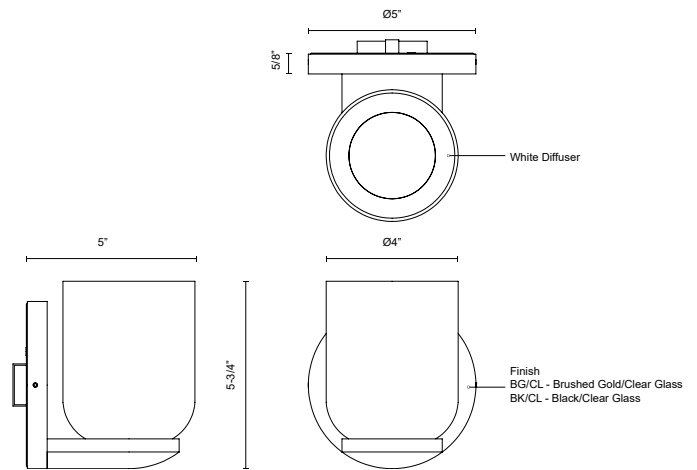

CEDAR WS52505

WALL

PROJECT

Brushed Gold/Clear

Black/Clear

SPECIFICATION DETAILS

Fixture Dimensions	W4" x H5-3/4" x E5"
Light Source	DC LED WITH DRIVER
Wattage	11W
Total Lumens	935lm
Delivered Lumens	710lm*
Voltage	120V
Color Temperature	3000K
CRI (Ra)	90CRI
Optional Color Temps	2700K - 5000K Available, Minimum Order Quantities Apply
LED Rated Life	50,000 hours
Dimming	100% - 10%, TRIAC or ELV Dimmer (Not Included)
Diffuser Details	White Diffuser (interior)
Glass Details	Clear Glass (exterior)
Location	Damp
Illumination Direction	Up or Down
Mounting Style	Up or Down
CEC Title 24 JA8	Yes, JA8-2022
Canopy Dimensions	D5" x H5/8"
Paint Finish	BG02; BK02;

* For custom options, consult factory for details.

* For warranty information, please visit www.kuzcolighting.com/warranty

DESCRIPTION

The charming Cedar Collection is filled with whimsical frosted glass diffusers resting inside clear glass shades. This versatile family includes a variety of different mounting options that can be mounted up, down, horizontally, or vertically. The metal base details offer a nice rigidity that compliments the soft curves found on the rest of the piece and are available in two finishes.

KUZCO

CANADA: 19054 28TH AVENUE - SURREY, BC V3Z 6M3

USA: 3035 E. LONE MOUNTAIN ROAD - LAS VEGAS, NV 89081

WWW.KUZCOLIGHTING.COM

© 2023 KUZCO LIGHTING. ALL RIGHTS RESERVED.

COMMENT