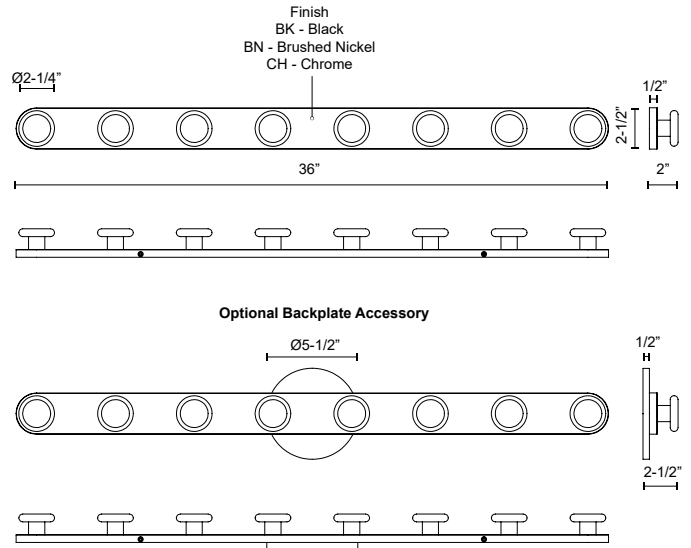

REZZ VL63436

VANITY

PROJECT

SPECIFICATION DETAILS

Fixture Dimensions	W36" x H2-1/2" x E2"
Light Source	AC LED Module
Wattage	23W
Total Lumens	1700lm
Delivered Lumens	735lm*
Voltage	120V
Color Temperature	3000K
CRI (Ra)	90CRI
Optional Color Temps	2700K - 5000K Available, Minimum Order Quantities Apply
LED Rated Life	50,000 hours
Dimming	100% - 10%, ELV Dimmer (Not Included)
Glass Details	Opal Glass
ADA Compliant	Yes
Location	Damp
Mounting Style	All Orientation; Wall;
Canopy Dimensions	D5-1/2" x E1/2"
Paint Finish	BK02; BN01; CH01;

* For custom options, consult factory for details.

* For warranty information, please visit www.kuzcolighting.com/warranty

DESCRIPTION

Inspired by timeless shapes and forms of vanity lighting with an elevated twist, the Rezz Collection aims to please. With ample LED lighting for all your vanity needs and a shape that will never go out of fashion, the Rezz Collection has it all.

KUZCO

CANADA: 19054 28TH AVENUE - SURREY, BC V3Z 6M3
USA: 3035 E. LONE MOUNTAIN ROAD - LAS VEGAS, NV 89081

WWW.KUZCOLIGHTING.COM

© 2021 KUZCO LIGHTING. ALL RIGHTS RESERVED.

COMMENT