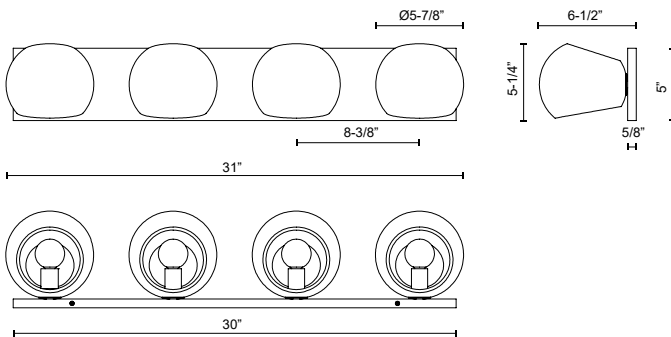

WILLOW VL548431

FIXTURE DIMENSIONS	W31" x H5-1/4" x E6-1/2"
HEIGHT FROM CENTER	2-3/4"
EXTENSION	6-1/2"
LAMP TYPE	E12
MAX WATTAGE	60W
BULB QTY	4
BULBS INCLUDED	No
VOLTAGE	120V
GLASS DETAILS	Clear, Copper, Opal or Smoked Glass
MATERIAL	Glass; Steel;
INSTALL OPTIONS	Horizontal/Vertical; Wall;
LOCATION	Damp
CANOPY DIMENSIONS	W30" x H5" x E5/8"
PAINT FINISH	BG01; MB01;

[D - Diameter, L - Length, W - Width, H - Height, E - Extension]

AVAILABLE FINISHES:

*For complete warranty terms, please visit: www.aloralighting.com/warranty