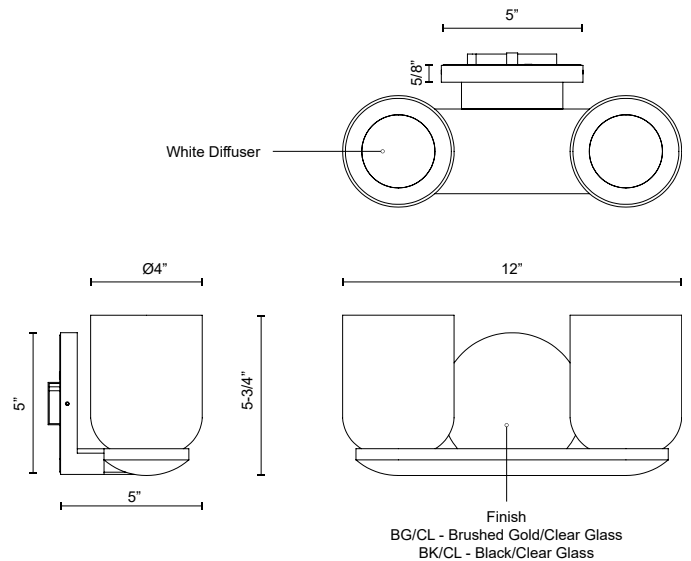

CEDAR VL52512

WALL

PROJECT

Brushed Gold/Clear

Black/Clear

SPECIFICATION DETAILS

Fixture Dimensions	W12" x H5-3/4" x E5"
Light Source	DC LED WITH DRIVER
Wattage	21W
Total Lumens	1785lm
Delivered Lumens	1275lm*
Voltage	120V
Color Temperature	3000K
CRI (Ra)	90CRI
Optional Color Temps	2700K - 5000K Available, Minimum Order Quantities Apply
LED Rated Life	50,000 hours
Dimming	100% - 10%, TRIAC or ELV Dimmer (Not Included)
Diffuser Details	White Diffuser (interior)
Glass Details	Clear Glass (exterior)
Location	Damp
Illumination Direction	Up or Down
Mounting Style	Up or Down
CEC Title 24 JA8	Yes, JA8-2022
Canopy Dimensions	W5" x H5" x E5/8"
Paint Finish	BG02; BK02;

* For custom options, consult factory for details.

* For warranty information, please visit www.kuzcolighting.com/warranty

DESCRIPTION

The charming Cedar Collection is filled with whimsical frosted glass diffusers resting inside clear glass shades. This versatile family includes a variety of different mounting options that can be mounted up, down, horizontally, or vertically. The metal base details offer a nice rigidity that compliments the soft curves found on the rest of the piece and are available in two finishes.

KUZCO

CANADA: 19054 28TH AVENUE - SURREY, BC V3Z 6M3

USA: 3035 E. LONE MOUNTAIN ROAD - LAS VEGAS, NV 89081

WWW.KUZCOLIGHTING.COM

© 2023 KUZCO LIGHTING. ALL RIGHTS RESERVED.

COMMENT