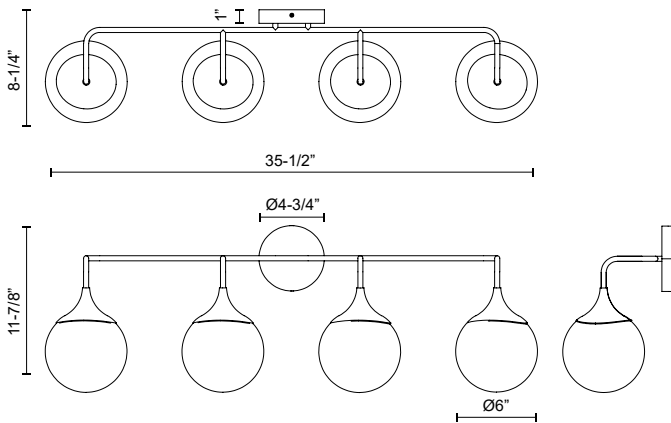

alora mood

P. 1.855.855.8926

CANADA: 19054 28TH Avenue Surrey - BC V3Z 6M3

USA: 3035 E. Lone Mountain Rd - Las Vegas, NV, 89081

NOUVEAU VL505136

FIXTURE DIMENSIONS	W35-1/2" x H11-7/8" x E8-1/4"
HEIGHT FROM CENTER	9-1/2"
EXTENSION	8-1/4"
LAMP TYPE	E26
MAX WATTAGE	40W
BULB QTY	4
BULBS INCLUDED	No
VOLTAGE	120V
GLASS DETAILS	Opal Glass
MATERIAL	Glass; Steel;
INSTALL OPTIONS	Up/Down; Wall;
LOCATION	Damp
CANOPY DIMENSIONS	D4-3/4" x E1"
PAINT FINISH	AG01; MB01;

[D - Diameter, L - Length, W - Width, H - Height, E - Extension]

AVAILABLE FINISHES:

VL505136AGOP
Aged Gold/Opal
Matte Glass

VL505136MBOP
Matte Black/Opal
Matte Glass

*For complete warranty terms, please visit: www.aloralighting.com/warranty