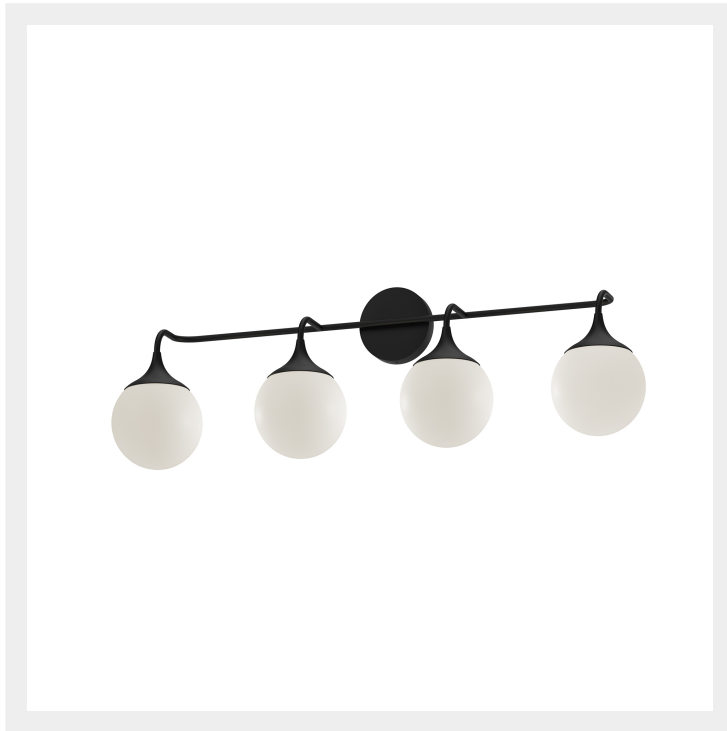

alora mood

P. 1.855.855.8926

CANADA: 19054 28TH Avenue Surrey - BC V3Z 6M3

USA: 3035 E. Lone Mountain Rd - Las Vegas, NV, 89081

NOUVEAU VL505136

FIXTURE DIMENSIONS	W35-1/2" x H11-7/8" x E8-1/4"
HEIGHT FROM CENTER	9-1/2"
EXTENSION	8-1/4"
LAMP TYPE	E26
MAX WATTAGE	40W
BULB QTY	4
BULBS INCLUDED	No
VOLTAGE	120V
GLASS DETAILS	Opal Glass
MATERIAL	Glass; Steel;
INSTALL OPTIONS	Up/Down; Wall;
LOCATION	Damp
CANOPY DIMENSIONS	D4-3/4" x E1"
PAINT FINISH	AG01; MB01;

[D - Diameter, L - Length, W - Width, H - Height, E - Extension]

AVAILABLE FINISHES:

VL505136AGOP
Aged Gold/Opal
Matte Glass

VL505136MBOP
Matte Black/Opal
Matte Glass

*For complete warranty terms, please visit: www.aloralighting.com/warranty