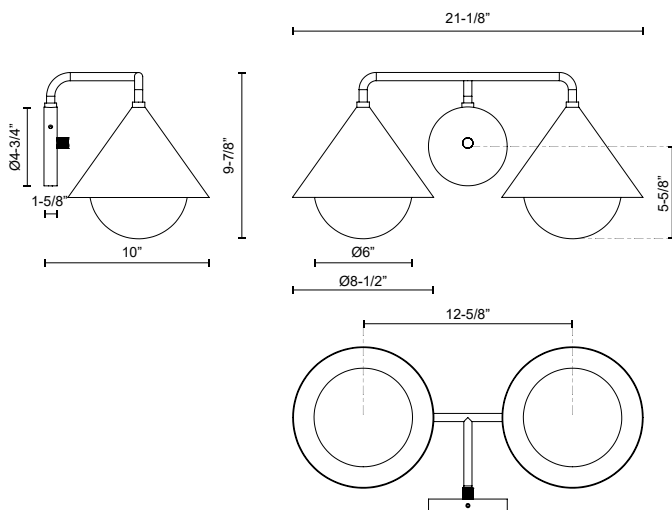

alora mood

P. 1.855.855.8926

CANADA: 19054 28TH Avenue Surrey - BC V3Z 6M3

USA: 3035 E. Lone Mountain Rd - Las Vegas, NV, 89081

REMY VL485221

FIXTURE DIMENSIONS	W21-1/8" x H9-7/8" x E10"
HEIGHT FROM CENTER	6"
EXTENSION	10"
LAMP TYPE	E26
MAX WATTAGE	60W
BULB QTY	2
BULBS INCLUDED	No
VOLTAGE	120V
DIMMABLE	Full Range Dimmer Switch
MATERIAL	Steel
GLASS DETAILS	Matte Opal Glass
INSTALL OPTIONS	Down Only
LOCATION	Damp
CANOPY DIMENSIONS	D4-3/4" x E1-5/8"
PAINT FINISH	BG01; MB01; WH01;

[D - Diameter, L - Length, W - Width, H - Height, E - Extension]

AVAILABLE FINISHES:

VL485221BGOP
Brushed
Gold/Opal Glass

VL485221MBOP
Matte Black/Opal
Glass

VL485221WHOP
White/Opal Glass

*For complete warranty terms, please visit: www.aloralighting.com/warranty