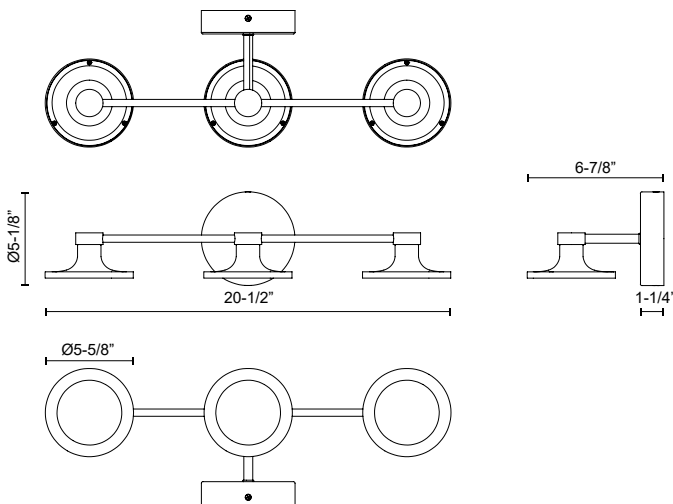

alora mood

P. 1.855.855.8926

CANADA: 19054 28TH Avenue Surrey - BC V3Z 6M3

USA: 3035 E. Lone Mountain Rd - Las Vegas, NV, 89081

ISSA VL418021

| | |
|--------------------|---|
| FIXTURE DIMENSIONS | W20-1/2" x H5-1/8" x E6-7/8" |
| HEIGHT FROM CENTER | 2" |
| EXTENSION | 6-7/8" |
| LIGHT SOURCE | LED with DC Driver |
| WATTAGE | 20W |
| TOTAL LUMENS | 1600lm |
| DELIVERED LUMENS | 1150lm* |
| VOLTAGE | 120V |
| COLOR TEMPERATURE | 3000K |
| CRI (RA) | 90CRI |
| DIMMABLE | Yes, TRIAC or ELV Dimmer (Not Included) |
| DIFFUSER DETAILS | Frosted Acrylic |
| MATERIAL | Aluminum + Steel |
| INSTALL OPTIONS | All Orientation |
| LOCATION | Damp |
| CANOPY DIMENSIONS | D5-1/8" x E1-1/4" |
| CEC TITLE 24 JA8 | Yes, JA8-2022 |
| PAINT FINISH | BG01; MB01; WH01; |

[D - Diameter, L - Length, W - Width, H - Height, E - Extension]

AVAILABLE FINISHES:

VL418021BG
Brushed Gold

VL418021MB
Matte Black

VL418021WH
White

*For complete warranty terms, please visit: www.aloralighting.com/warranty