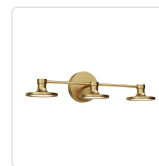

alora mood

P. 1.855.855.8926

CANADA: 19054 28TH Avenue Surrey - BC V3Z 6M3

USA: 3035 E. Lone Mountain Rd - Las Vegas, NV, 89081

ISSA VL418021

| | |
|--------------------|---|
| FIXTURE DIMENSIONS | W20-1/2" x H5-1/8" x E6-7/8" |
| HEIGHT FROM CENTER | 2" |
| EXTENSION | 6-7/8" |
| LIGHT SOURCE | LED with DC Driver |
| WATTAGE | 20W |
| TOTAL LUMENS | 1600lm |
| DELIVERED LUMENS | 1150lm* |
| VOLTAGE | 120V |
| COLOR TEMPERATURE | 3000K |
| CRI (RA) | 90CRI |
| DIMMABLE | Yes, TRIAC or ELV Dimmer (Not Included) |
| DIFFUSER DETAILS | Frosted Acrylic |
| MATERIAL | Aluminum + Steel |
| INSTALL OPTIONS | All Orientation |
| LOCATION | Damp |
| CANOPY DIMENSIONS | D5-1/8" x E1-1/4" |
| CEC TITLE 24 JA8 | Yes, JA8-2022 |
| PAINT FINISH | BG01; MB01; WH01; |

[D - Diameter, L - Length, W - Width, H - Height, E - Extension]

AVAILABLE FINISHES:

VL418021BG
Brushed Gold

VL418021MB
Matte Black

VL418021WH
White

*For complete warranty terms, please visit: www.aloralighting.com/warranty