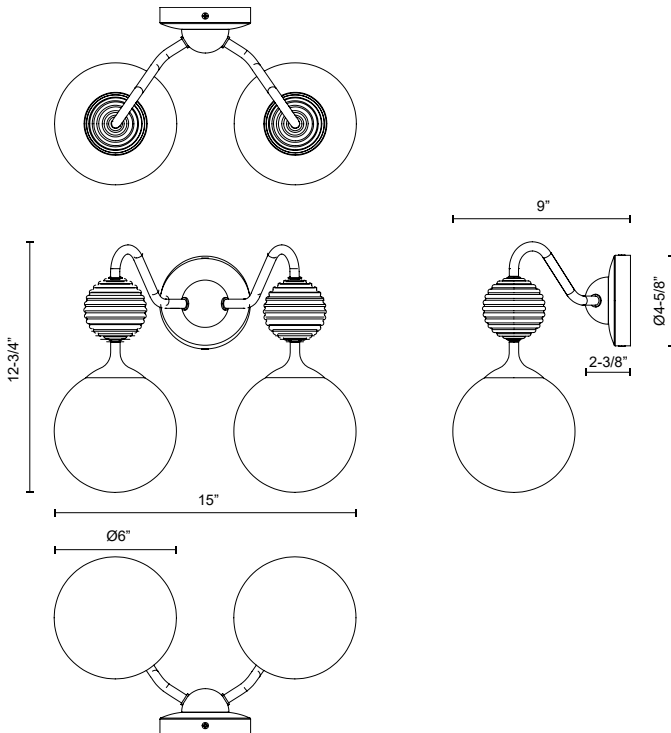

alora mood

P. 1.855.855.8926

CANADA: 19054 28TH Avenue Surrey - BC V3Z 6M3

USA: 3035 E. Lone Mountain Rd - Las Vegas, NV, 89081

CELIA VL415315

FIXTURE DIMENSIONS	W15" x H12-3/4" x E9"
HEIGHT FROM CENTER	9-3/4"
EXTENSION	9"
LAMP TYPE	E12
MAX WATTAGE	60W
BULB QTY	2
BULBS INCLUDED	No
VOLTAGE	120V
MATERIAL	Steel
GLASS DETAILS	Matte Opal Glass + Clear Ribbed Glass
INSTALL OPTIONS	Up or Down
LOCATION	Damp
CANOPY DIMENSIONS	D4-5/8" x E2-3/8"
PAINT FINISH	BG01; MB01;

[D - Diameter, L - Length, W - Width, H - Height, E - Extension]

AVAILABLE FINISHES:

VL415315BGOP
Brushed
Gold/Opal Glass

VL415315MBOP
Matte Black/Opal
Glass

*For complete warranty terms, please visit: www.aloralighting.com/warranty