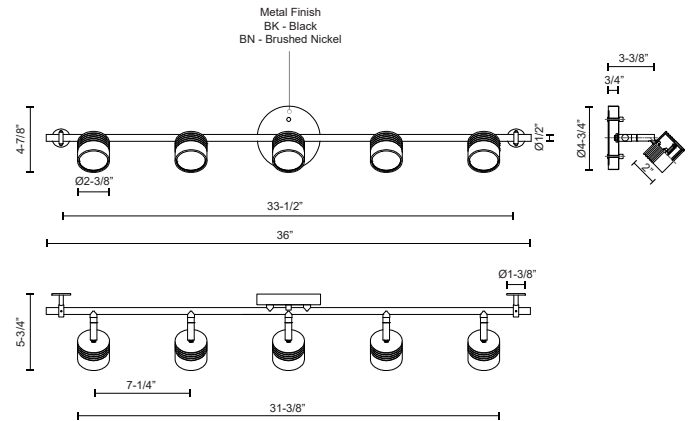

## SPECIFICATION DETAILS

<b>Fixture Dimensions</b>	L36" x W4-7/8" x H5-3/4"
<b>Light Source</b>	AC LED Module
<b>Wattage</b>	27W
<b>Total Lumens</b>	2000lm
<b>Delivered Lumens</b>	BN-1500lm
<b>Voltage</b>	120V
<b>Color Temperature</b>	3000K
<b>CRI (Ra)</b>	90CRI
<b>Optional Color Temps</b>	2700K - 5000K Available, Minimum Order Quantities Apply
<b>LED Rated Life</b>	50,000 hours
<b>Dimming</b>	100% - 10%, ELV Dimmer (Not Included)
<b>Location</b>	Dry
<b>Glass Details</b>	Diffusive Glass Lens
<b>Mounting Style</b>	All Orientation; Ceiling and Wall;
<b>CEC Title 24 JA8</b>	Yes, JA8-2022
<b>Canopy Dimensions</b>	D4-3/4" x H3/4"
<b>Paint Finish</b>	BK01; BN01;

## DESCRIPTION

Modern LED fixed track fixture with five die cast aluminum heads and diffusive glass lens. Each head rotates horizontally 360 degrees and pivots vertically 90 degrees allowing the lights to be directed to any desired angle. Metal finishes available in fine brushed nickel or enriched deep black and is equipped with our powerful 120V AC LED technology. Available in single, three and four head fixtures see series for full details.