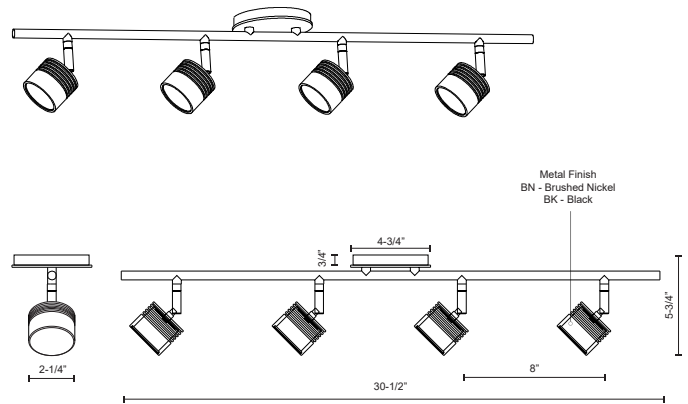

LYRA
TR10031
TRACK

PROJECT

DESCRIPTION

Modern LED fixed track fixture with four die cast aluminum heads and diffusive glass lens. Each head rotates horizontally 360 degrees and pivots vertically 90 degrees allowing the lights to be directed to any desired angle. Metal finishes available in fine brushed nickel or enriched deep black and is equipped with our powerful 120V AC LED technology. Available in single, two and three head fixtures see series for full details.

SPECIFICATION DETAILS

Fixture Dimensions	L30-1/2" x W4-7/8" x H5-3/4"
Light Source	AC LED Module
Wattage	22W
Total Lumens	1600lm
Delivered Lumens	BN-1200lm
Voltage	120V
Color Temperature	3000K
CRI (Ra)	90CRI
Optional Color Temps	2700K - 5000K Available, Minimum Order Quantities Apply
LED Rated Life	50,000 hours
Dimming	100% - 10%, ELV Dimmer (Not Included)
Glass Details	Diffusive Glass Lens
Location	Dry
Mounting Style	All Orientation; Ceiling and Wall;
CEC Title 24 JA8	Yes, JA8-2022
Canopy Dimensions	D4-3/4" x H3/4"
Paint Finish	BK01; BN01;

* For custom options, consult factory for details.

* For warranty information, please visit www.kuzcolighting.com/warranty

KUZCO

CANADA: 19054 28TH AVENUE - SURREY, BC V3Z 6M3
USA: 3035 E. LONE MOUNTAIN ROAD - LAS VEGAS, NV 89081

WWW.KUZCOLIGHTING.COM

© 2016 KUZCO LIGHTING. ALL RIGHTS RESERVED.

COMMENT