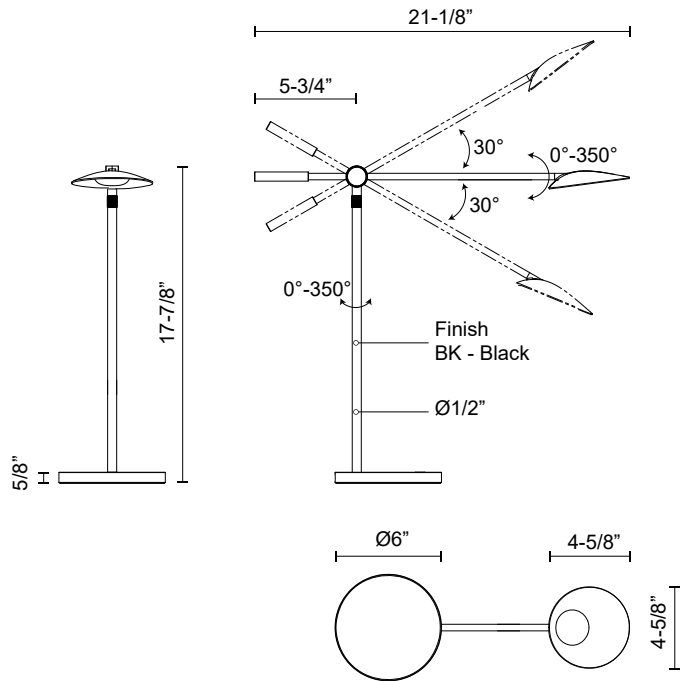

ROTAIRE TL90118

LAMPS

PROJECT

SPECIFICATION DETAILS

Fixture Dimensions	L21-1/8" x W6" x H17-7/8"
Light Source	LED with DC Driver
Wattage	11W
Total Lumens	680lm
Delivered Lumens	460lm*
Voltage	120V
Color Temperature	3000K
CRI (Ra)	90CRI
Optional Color Temps	2700K - 5000K Available, Minimum Order Quantities Apply
LED Rated Life	50,000 hours
Dimming	100% - 10%, Touch dimmer
Diffuser Details	Frosted acrylic diffuser
Shade Details	Cast Aluminum Shade
Location	Dry
Paint Finish	BK02
Finish Option(s)	Black

* For custom options, consult factory for details.

* For warranty information, please visit www.kuzcolighting.com/warranty

DESCRIPTION

Influenced by natural forms of flora, the Rotaire collection is a culmination of minimalist sensibilities and natural inspirations. Designed to mimic the form and flow of flowers and vines, the strong stems of this collection create the perfect frame for the illumination from each "leaf". The Rotaire is sure to bloom in both small and large spaces alike. Available with both cordless charger and USB charging port.

KUZCO

CANADA: 19054 28TH AVENUE - SURREY, BC V3Z 6M3

USA: 3035 E. LONE MOUNTAIN ROAD - LAS VEGAS, NV 89081

WWW.KUZCOLIGHTING.COM

© 2021 KUZCO LIGHTING. ALL RIGHTS RESERVED.

COMMENT