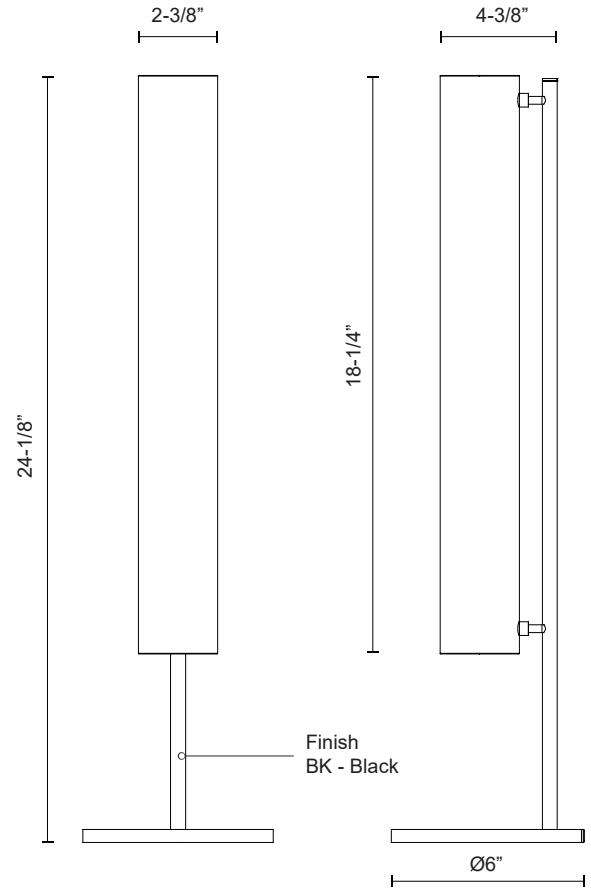

GRAMERCY TL70124

LAMPS

PROJECT

DESCRIPTION

Frosted glass cylinders, are composed around an aluminum die-cast body, emitting an even 360 Degrees glow of ambient light. The Gramercy standing fixtures feature a touch dimmer and a black finish

SPECIFICATION DETAILS

Fixture Dimensions	D6" x H24-1/8"
Light Source	LED with DC Driver
Wattage	15W
Total Lumens	1270lm
Delivered Lumens	BK-750lm*
Voltage	120V
Color Temperature	3000K
CRI (Ra)	90CRI
Optional Color Temps	2700K - 5000K Available, Minimum Order Quantities Apply
LED Rated Life	50,000 hours
Dimming	100% - 10%, Touch dimmer
Glass Details	Frosted Glass
Location	Dry
Paint Finish	BK02
Finish Option(s)	Black

* For custom options, consult factory for details.

* For warranty information, please visit www.kuzcolighting.com/warranty

KUZCO

CANADA: 19054 28TH AVENUE - SURREY, BC V3Z 6M3

USA: 3035 E. LONE MOUNTAIN ROAD - LAS VEGAS, NV 89081

WWW.KUZCOLIGHTING.COM

© 2020 KUZCO LIGHTING. ALL RIGHTS RESERVED.

COMMENT