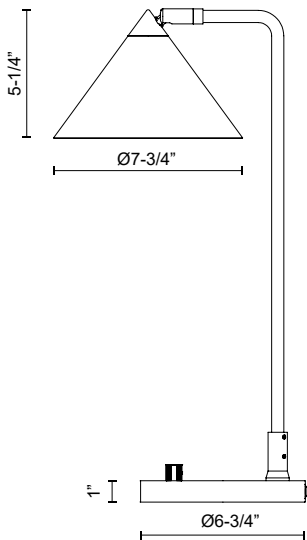

alora mood

P. 1.855.855.8926

CANADA: 19054 28TH Avenue Surrey - BC V3Z 6M3

USA: 3035 E. Lone Mountain Rd - Las Vegas, NV, 89081

REMY TL485020

FIXTURE DIMENSIONS	L10-1/2" x W7-3/4" x H20-1/8"
LAMP TYPE	E26
MAX WATTAGE	60W
BULB QTY	1
BULBS INCLUDED	No
VOLTAGE	120V
DIMMABLE	Full Range Dimmer Switch
MATERIAL	Steel
WIRE LENGTH	72" Max
LOCATION	Dry
PAINT FINISH	BG01; MB01; WH01;

[D - Diameter, L - Length, W - Width, H - Height, E - Extension]

AVAILABLE FINISHES:

TL485020BG
Brushed Gold

TL485020MB
Matte Black

TL485020WH
White

*For complete warranty terms, please visit: www.aloralighting.com/warranty