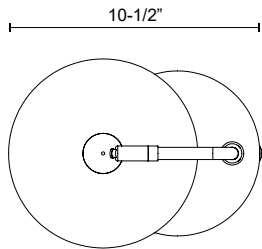

alora mood

P. 1.855.855.8926

CANADA: 19054 28TH Avenue Surrey - BC V3Z 6M3

USA: 3035 E. Lone Mountain Rd - Las Vegas, NV, 89081

REMY TL485020

FIXTURE DIMENSIONS	L10-1/2" x W7-3/4" x H20-1/8"
LAMP TYPE	E26
MAX WATTAGE	60W
BULB QTY	1
BULBS INCLUDED	No
VOLTAGE	120V
DIMMABLE	Full Range Dimmer Switch
MATERIAL	Steel
WIRE LENGTH	72" Max
LOCATION	Dry
PAINT FINISH	BG01; MB01; WH01;

[D - Diameter, L - Length, W - Width, H - Height, E - Extension]

AVAILABLE FINISHES:

TL485020BG
Brushed Gold

TL485020MB
Matte Black

TL485020WH
White

*For complete warranty terms, please visit: www.aloralighting.com/warranty