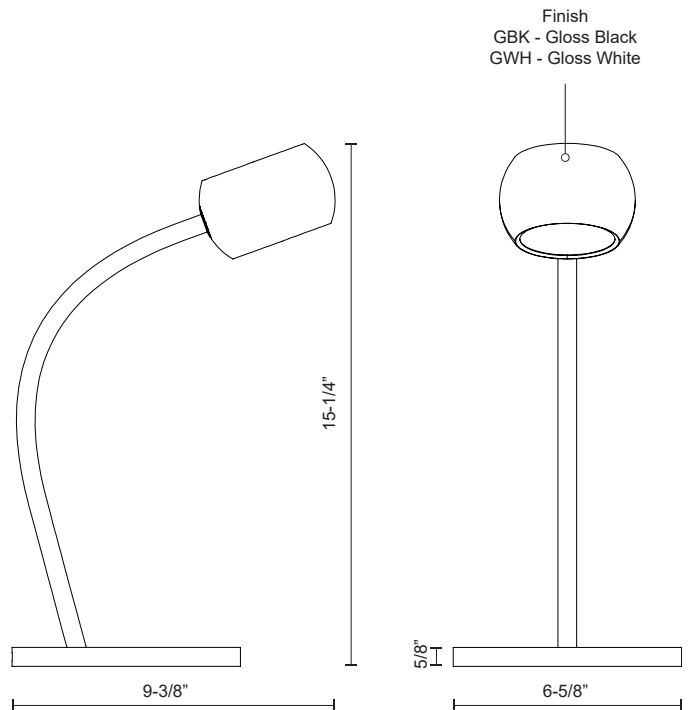

## SPECIFICATION DETAILS

<b>Fixture Dimensions</b>	L9-3/8" x W6-5/8" x H15-1/4"
<b>Light Source</b>	LED with DC Driver
<b>Wattage</b>	10W
<b>Total Lumens</b>	800lm
<b>Delivered Lumens</b>	GBK-210lm; GWH-371lm;
<b>Voltage</b>	120V
<b>Color Temperature</b>	3000K
<b>CRI (Ra)</b>	90CRI
<b>Optional Color Temps</b>	2700K - 5000K Available, Minimum Order Quantities Apply
<b>LED Rated Life</b>	50,000 hours
<b>Dimming</b>	100% - 10%, Touch dimmer
<b>Diffuser Details</b>	Acrylic diffuser
<b>Location</b>	Dry
<b>Paint Finish</b>	GBK01; GWH01;

## DESCRIPTION

Combining a truncated spherical aesthetic with modern adjustability features the Flux collection is ideal for the sophisticated interior setting. A flat recessed glass diffuser, partially frosted in its center, is showcased within the precise cast aluminum drum, providing an ambient wash where directed. The illuminated ring serves dual functions as a finder light and indicative perimeter for the touch actuated dimmer. Magnetic connectors allow for an unrestricted range of rotation and ease of assembly. Available in a range of configurations.