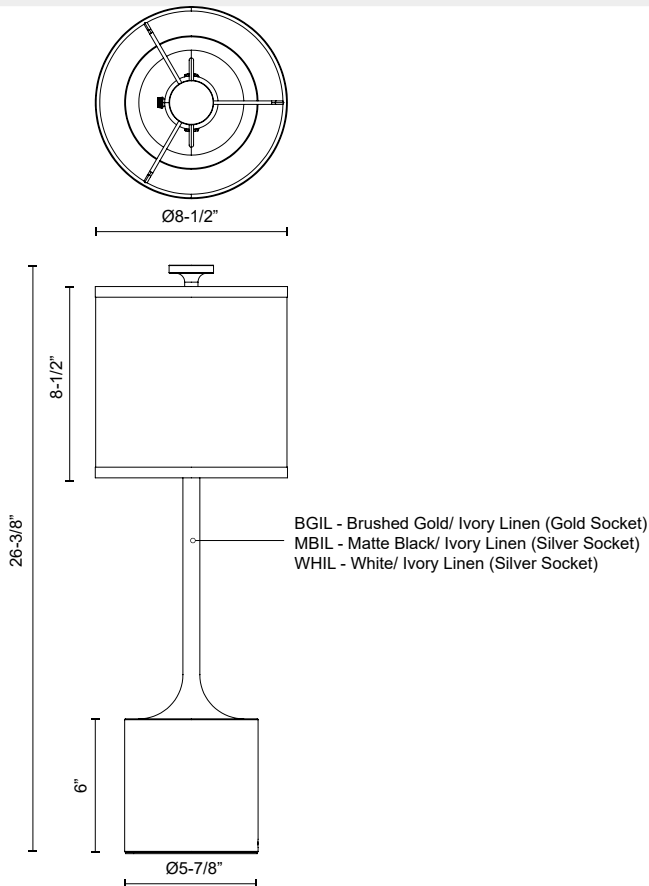

alora mood

P. 1.855.855.8926

CANADA: 19054 28TH Avenue Surrey - BC V3Z 6M3

USA: 3035 E. Lone Mountain Rd - Las Vegas, NV, 89081

ISSA TL418726

FIXTURE DIMENSIONS	D8-1/2" x H26-3/8"
LAMP TYPE	E26
MAX WATTAGE	60W
BULB QTY	1
BULBS INCLUDED	No
VOLTAGE	120V
DIFFUSER DETAILS	IL - Ivory Linen (Gold Socket); IL - Ivory Linen (Silver Socket);
MATERIAL	Aluminum + Steel + Linen
WIRE LENGTH	96" Max
LOCATION	Dry
SWITCH	In-Line On/Off
PAINT FINISH	BG01; MB01; WH01;

[D - Diameter, L - Length, W - Width, H - Height, E - Extension]

AVAILABLE FINISHES:

TL418726BGIL
Brushed
Gold/Ivory Linen

TL418726MBIL
Matte Black/Ivory
Linen

TL418726WHIL
White/Ivory Linen

*For complete warranty terms, please visit: www.aloralighting.com/warranty