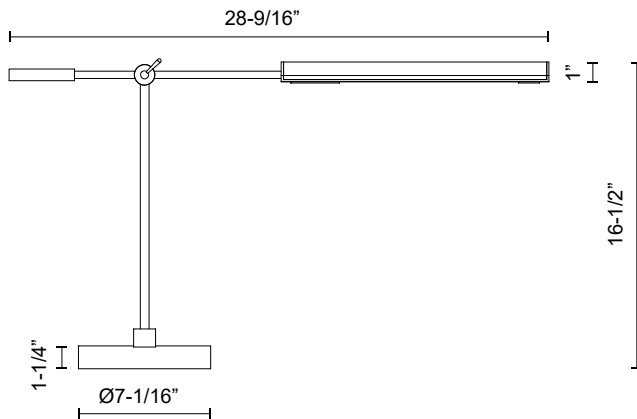

ASTRID TL316616

FIXTURE DIMENSIONS	L28-9/16" x W7-1/16" x H16-1/2"
LIGHT SOURCE	LED with DC Driver
WATTAGE	5W
TOTAL LUMENS	630lm
DELIVERED LUMENS	UB-175lm*; VB-185lm*;
VOLTAGE	120V
COLOR TEMPERATURE	2700K
CRI (RA)	90CRI
SWITCH	In-Line On/Off
GLASS DETAILS	Clear Glass
SHADE DIMENSIONS	L14-3/8" x W2"
MATERIAL	Steel
BASE DIMENSIONS	D7-1/8" x H1-1/8"
LOCATION	Dry
PAINT FINISH	UB01

[D - Diameter, L - Length, W - Width, H - Height, E - Extension]

AVAILABLE FINISHES:

TL316616UBMS
Metal
Shade/Urban
Bronze

*For complete warranty terms, please visit: www.aloralighting.com/warranty