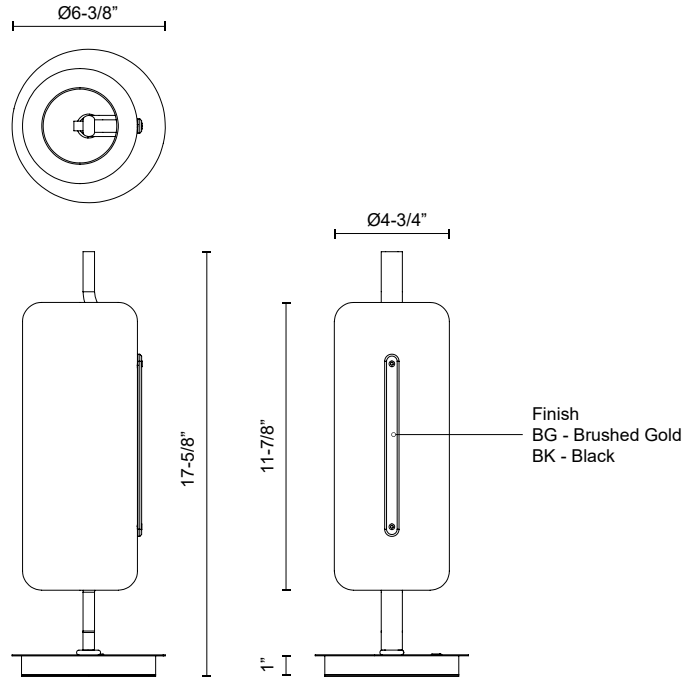

HILO
TL28518
TABLE LAMPS

PROJECT

SPECIFICATION DETAILS

Fixture Dimensions	D6-3/8" x H17-5/8"
Light Source	LED with DC Driver
Wattage	9W
Total Lumens	765lm
Delivered Lumens	BG-539lm; BK-514lm;
Voltage	120V
Color Temperature	3000K
CRI (Ra)	90CRI
Optional Color Temps	2700K - 5000K Available, Minimum Order Quantities Apply
LED Rated Life	50,000 hours
Dimming	100% - 10%, Touch dimmer
Diffuser Details	White Acrylic (interior)
Glass Details	Clear Glass (exterior)
Wire Type	Black Driver and Wire
Location	Dry
Illumination Direction	Up/Down
Paint Finish	BG01; BK02;

* For custom options, consult factory for details.

* For warranty information, please visit www.kuzcolighting.com/warranty

DESCRIPTION

Light and airy, the Hilo Collection uses Kuzco's signature light guide technology to illuminate your space brilliantly. The cylindrical glass shades allow for a clean, modern look that provides ample omni-directional light to any room in the house. Available in brushed or powder-coated options.

KUZCO

CANADA: 19054 28TH AVENUE - SURREY, BC V3Z 6M3
USA: 3035 E. LONE MOUNTAIN ROAD - LAS VEGAS, NV 89081

WWW.KUZCOLIGHTING.COM

© 2023 KUZCO LIGHTING. ALL RIGHTS RESERVED.

COMMENT