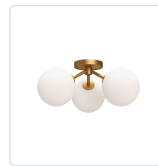

alora mood

P. 1.855.855.8926

CANADA: 19054 28TH Avenue Surrey - BC V3Z 6M3

USA: 3035 E. Lone Mountain Rd - Las Vegas, NV, 89081

CASSIA SF549315

FIXTURE DIMENSIONS	D17-3/4" x H7-5/8"
LAMP TYPE	E12
MAX WATTAGE	40W
BULB QTY	3
BULBS INCLUDED	No
VOLTAGE	120V
GLASS DETAILS	Opal Glass
MATERIAL	Glass; Steel;
LOCATION	Dry
CANOPY DIMENSIONS	D4-3/4" x H7/8"
PAINT FINISH	AG01; MB01;

[D - Diameter, L - Length, W - Width, H - Height, E - Extension]

AVAILABLE FINISHES:

SF549315AGOP

Aged Gold/Opal
Matte Glass

SF549315MBOP

Matte Black/Opal
Matte Glass

*For complete warranty terms, please visit: www.aloralighting.com/warranty