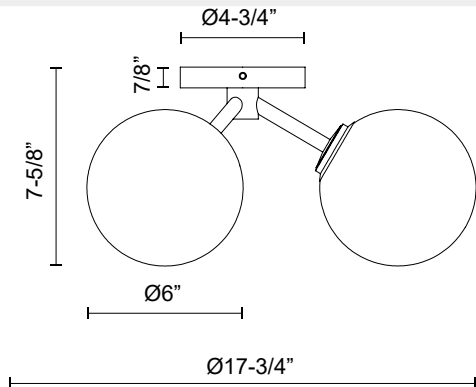

alora mood

P. 1.855.855.8926

CANADA: 19054 28TH Avenue Surrey - BC V3Z 6M3

USA: 3035 E. Lone Mountain Rd - Las Vegas, NV, 89081

CASSIA SF549315

FIXTURE DIMENSIONS	D17-3/4" x H7-5/8"
LAMP TYPE	E12
MAX WATTAGE	40W
BULB QTY	3
BULBS INCLUDED	No
VOLTAGE	120V
GLASS DETAILS	Opal Glass
MATERIAL	Glass; Steel;
LOCATION	Dry
CANOPY DIMENSIONS	D4-3/4" x H7/8"
PAINT FINISH	AG01; MB01;

[D - Diameter, L - Length, W - Width, H - Height, E - Extension]

AVAILABLE FINISHES:

SF549315AGOP

Aged Gold/Opal
Matte Glass

SF549315MBOP

Matte Black/Opal
Matte Glass

*For complete warranty terms, please visit: www.aloralighting.com/warranty