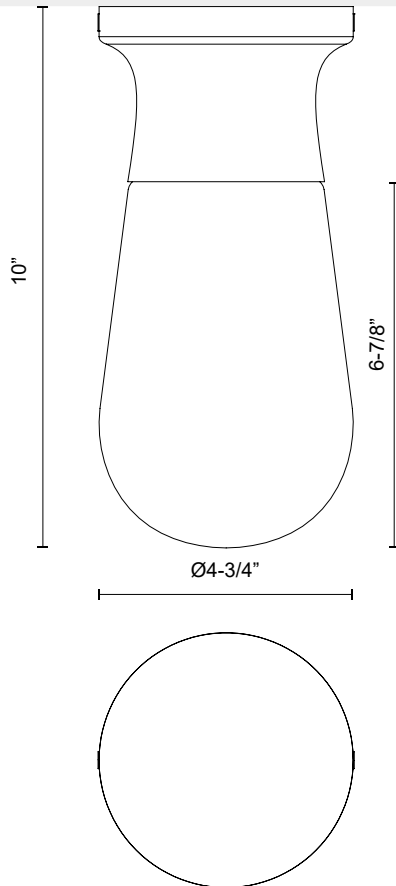

alora mood

P. 1.855.855.8926

CANADA: 19054 28TH Avenue Surrey - BC V3Z 6M3

USA: 3035 E. Lone Mountain Rd - Las Vegas, NV, 89081

MARCEL SF464001

FIXTURE DIMENSIONS	D4-3/4" x H10"
LAMP TYPE	E26
MAX WATTAGE	60W
BULB QTY	1
BULBS INCLUDED	No
VOLTAGE	120V
MATERIAL	Steel
GLASS DETAILS	Clear Glass
LOCATION	Dry
PAINT FINISH	AG01; CH01; MB01;

[D - Diameter, L - Length, W - Width, H - Height, E - Extension]

AVAILABLE FINISHES:

SF464001CH
Chrome

SF464001AG
Aged Gold

SF464001MB
Matte Black

*For complete warranty terms, please visit: www.aloralighting.com/warranty