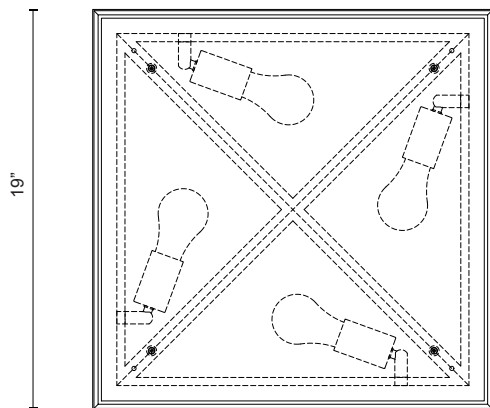

## CAIRO SF332919

FIXTURE DIMENSIONS	L19" x W19" x H16-1/8"
LAMP TYPE	E26
MAX WATTAGE	40W
BULB QTY	4
BULBS INCLUDED	No
VOLTAGE	120V
GLASS DETAILS	Clear Ribbed Glass
MATERIAL	Steel
ILLUMINATION DIRECTION	Up/Down
INSTALL OPTIONS	Ceiling Only
LOCATION	Dry
CANOPY DIMENSIONS	L19" x W19" x H7/8"
PAINT FINISH	UB01; VB01;

[ D - Diameter, L - Length, W - Width, H - Height, E - Extension ]