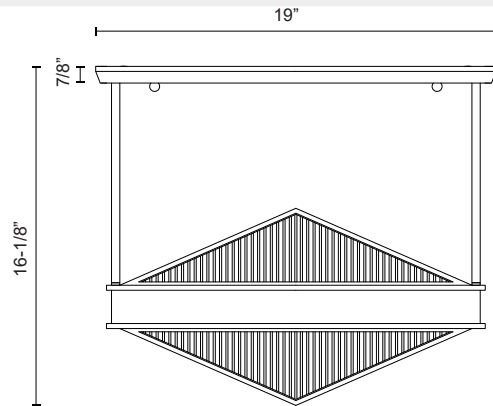

## CAIRO SF332919

FIXTURE DIMENSIONS	L19" x W19" x H16-1/8"
LAMP TYPE	E26
MAX WATTAGE	40W
BULB QTY	4
BULBS INCLUDED	No
VOLTAGE	120V
GLASS DETAILS	Clear Ribbed Glass
MATERIAL	Steel
ILLUMINATION DIRECTION	Up/Down
INSTALL OPTIONS	Ceiling Only
LOCATION	Dry
CANOPY DIMENSIONS	L19" x W19" x H7/8"
PAINT FINISH	UB01; VB01;

[ D - Diameter, L - Length, W - Width, H - Height, E - Extension ]