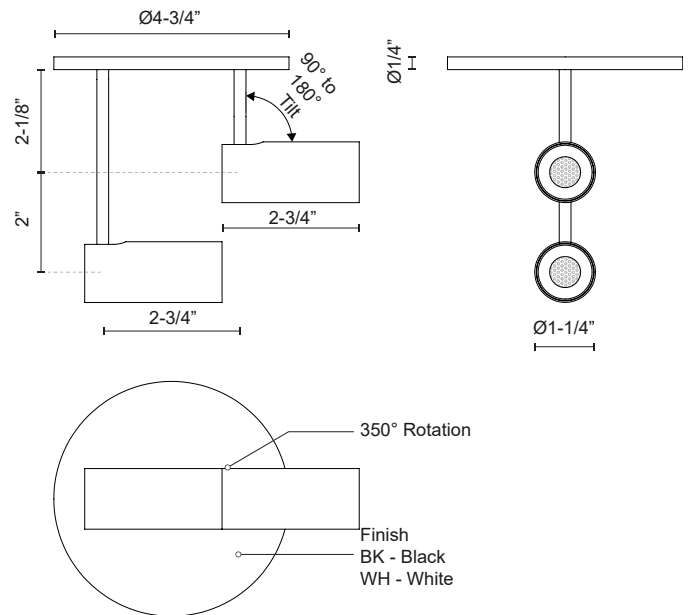

DOWNEY SF15102

SEMI FLUSH

PROJECT

SF15102-BK
Black

SF15102-WH
White

SPECIFICATION DETAILS

Fixture Dimensions	D4-3/8" x H6-1/4"
Light Source	LED with DC Driver
Wattage	11W
Total Lumens	1050lm
Delivered Lumens	548lm
Voltage	120V
Color Temperature	3000K
CRI (Ra)	90CRI
Optional Color Temps	2700K - 5000K Available, Minimum Order Quantities Apply
LED Rated Life	50,000 hours
Dimming	100% - 10%, TRIAC or ELV Dimmer (Not Included)
Diffuser Details	Clear Acrylic TIR Lens
Location	Dry
Mounting Style	All Orientation; Ceiling and Wall;
CEC Title 24 JA8	Yes, JA8-2022
Canopy Dimensions	D4-3/8" x H1/4"
Paint Finish	BK02; WH02;

* For custom options, consult factory for details.

* For warranty information, please visit www.kuzcolighting.com/warranty

DESCRIPTION

Recessed within the minute barrel of the quintessential adjustable lamp is a spot light assembly applied across the X line. By utilizing slim AC LED boards the canopy scale is reduced to a fundamental trim plate and minimizes the visual footprint of the functional fixtures. Available in two petite cylindrical sizes and a single or multi-light configuration.