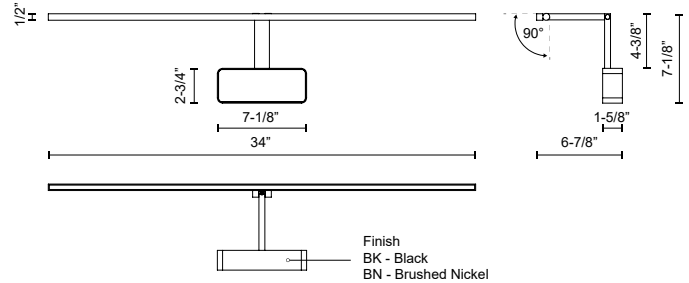

VEGA MINOR PICTURE PL18234

WALL

PROJECT

PL18234-BN
Brushed Nickel

PL18234-BK
Black

SPECIFICATION DETAILS

Fixture Dimensions	W34" x H7-1/8" x E6-7/8"
Light Source	LED with DC Driver
Wattage	31W
Total Lumens	2635lm
Delivered Lumens	BK-900lm*; BN-1520lm*;
Voltage	120V
Color Temperature	3000K
CRI (Ra)	90CRI
Optional Color Temps	2700K - 5000K Available, Minimum Order Quantities Apply
LED Rated Life	50,000 hours
Dimming	100% - 10%, TRIAC or ELV Dimmer (Not Included)
Diffuser Details	Frosted acrylic diffuser
Location	Dry
Mounting Style	All Orientation; Wall;
CEC Title 24 JA8	Yes, JA8-2022
Canopy Dimensions	W7-1/4" x H4-1/2" x E1/4"
Paint Finish	BK02; BN02;

* For custom options, consult factory for details.

* For warranty information, please visit www.kuzcolighting.com/warranty

DESCRIPTION

Following the success of the Vega family is the next evolution of the line, Vega Minor. The diminutive square linear profile envelops and radiates a soft uniform light in a diverse spectrum of lengths and unique configurations. Refined details with crafted finishes augment the reductive silhouette of the expanded collection.