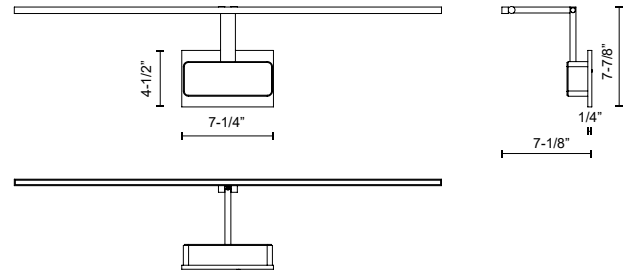

Optional Backplate Accessory

KUZCO

CANADA: 19054 28TH AVENUE - SURREY, BC V3Z 6M3

USA: 3035 E. LONE MOUNTAIN ROAD - LAS VEGAS, NV 89081

WWW.KUZCOLIGHTING.COM

© 2021 KUZCO LIGHTING. ALL RIGHTS RESERVED.

COMMENT