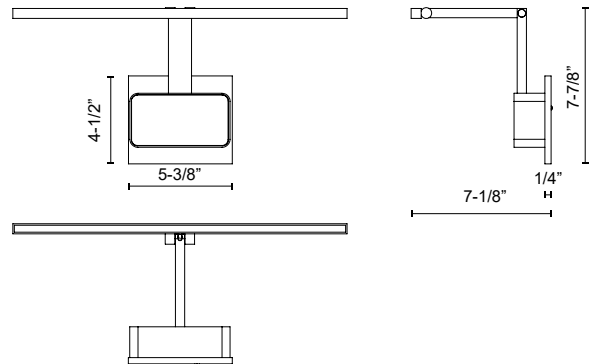

Optional Backplate Accessory

KUZCO

CANADA: 19054 28TH AVENUE - SURREY, BC V3Z 6M3

USA: 3035 E. LONE MOUNTAIN ROAD - LAS VEGAS, NV 89081

WWW.KUZCOLIGHTING.COM

© 2021 KUZCO LIGHTING. ALL RIGHTS RESERVED.

COMMENT