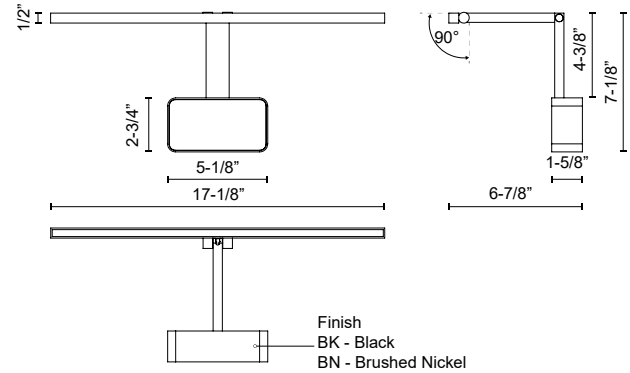

VEGA MINOR PICTURE PL18217

WALL

PROJECT

PL18217-BN
Brushed Nickel

PL18217-BK
Black

SPECIFICATION DETAILS

Fixture Dimensions	W17-1/8" x H7-1/8" x E6-7/8"
Light Source	LED with DC Driver
Wattage	14W
Total Lumens	1190lm
Delivered Lumens	BK-400lm*; BN-650lm*;
Voltage	120V
Color Temperature	3000K
CRI (Ra)	90CRI
Optional Color Temps	2700K - 5000K Available, Minimum Order Quantities Apply
LED Rated Life	50,000 hours
Dimming	100% - 10%, TRIAC or ELV Dimmer (Not Included)
Diffuser Details	Frosted acrylic diffuser
Location	Dry
Mounting Style	All Orientation; Wall;
CEC Title 24 JA8	Yes, JA8-2022
Energy Star Certified	Energy Star Compliant
Canopy Dimensions	W5-3/8" x H4-1/2" x E1/4"
Paint Finish	BK02; BN02;

* For custom options, consult factory for details.

* For warranty information, please visit www.kuzcolighting.com/warranty

DESCRIPTION

Following the success of the Vega family is the next evolution of the line, Vega Minor. The diminutive square linear profile envelops and radiates a soft uniform light in a diverse spectrum of lengths and unique configurations. Refined details with crafted finishes augment the reductive silhouette of the expanded collection.