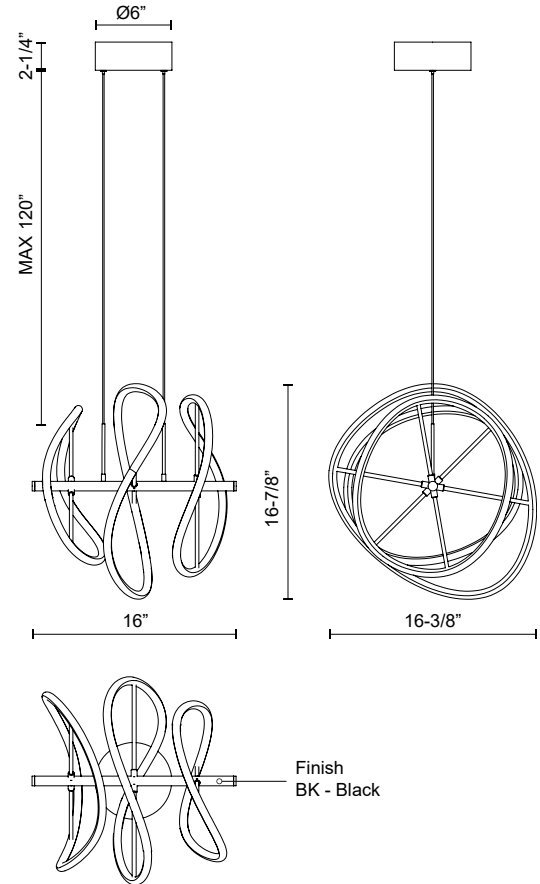

COLLIDE PD96416

PENDANTS

PROJECT

PD96416-BK
Black

SPECIFICATION DETAILS

Fixture Dimensions	L16" x W16-3/8" x H16-7/8"
Light Source	LED with DC Driver
Wattage	50W
Total Lumens	3900lm
Delivered Lumens	2804lm
Voltage	120V
Color Temperature	3000K
CRI (Ra)	90CRI
Optional Color Temps	2700K - 5000K Available, Minimum Order Quantities Apply
LED Rated Life	50,000 hours
Dimming	100% - 10%, TRIAC or ELV Dimmer (Not Included)
Diffuser Details	White Silicone
Adjustable	Yes
Wire Length	120" Max
Wire Type	Black
Minimum Hang Height	24"
Sloped Ceiling Adaptable	Yes
Location	Dry
Illumination Direction	Up/Down
CEC Title 24 JA8	Yes, JA8-2022
Canopy Dimensions	D6" x H2-1/4"
Paint Finish	BK02

* For custom options, consult factory for details.

* For warranty information, please visit www.kuzcolighting.com/warranty

DESCRIPTION

Straight out of an artist's sketchbook comes the Collide Collection. A dramatic family of lights that are pieces of sculptural beauty to illuminate your home in all the best ways. Curved LED strips with frosted silicone diffusers are beautifully formed, colliding with dark, powder-coated black aluminum in this striking statement piece that demands showing off.