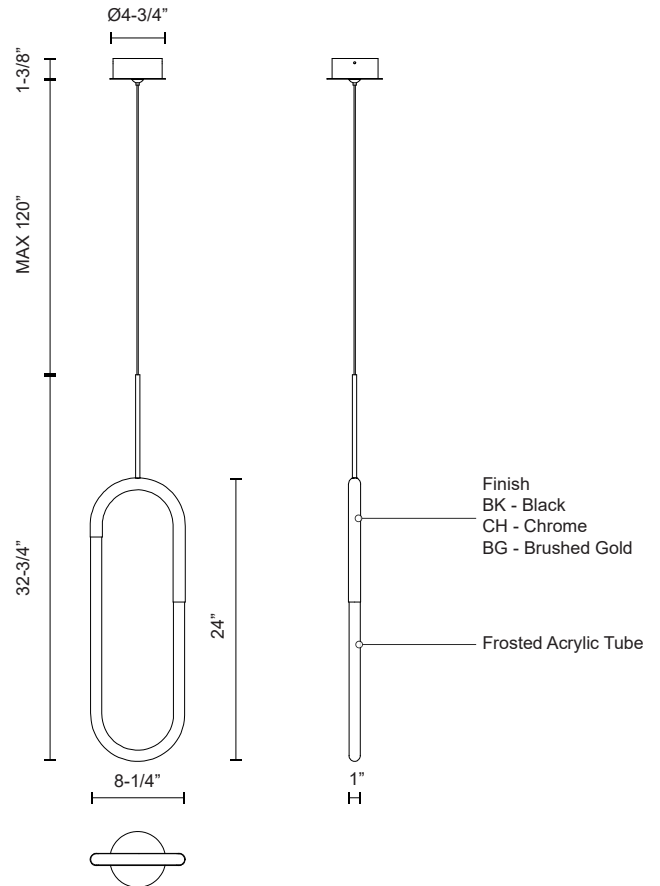

HURON PD95108

PENDANTS

PROJECT

PD95108-BG
Brushed Gold

PD95108-CH
Chrome

PD95108-BK
Black

SPECIFICATION DETAILS

Fixture Dimensions	L8-1/4" x W1" x H32-3/4"
Light Source	LED with DC Driver
Wattage	12W
Total Lumens	1100lm
Delivered Lumens	710lm
Voltage	120V
Color Temperature	3000K
CRI (Ra)	90CRI
Optional Color Temps	2700K - 5000K Available, Minimum Order Quantities Apply
LED Rated Life	50,000 hours
Dimming	100% - 10%, TRIAC or ELV Dimmer (Not Included)
Diffuser Details	Frosted acrylic diffuser
Adjustable	Yes
Wire Length	120" Max
Wire Type	Black Coaxial Wire
Minimum Hang Height	38"
Sloped Ceiling Adaptable	Yes
Location	Dry
CEC Title 24 JA8	Yes, JA8-2022
Canopy Dimensions	D4-3/4" x H1-3/8"
Paint Finish	BG01; BK01; CH01;

* For custom options, consult factory for details.

* For warranty information, please visit www.kuzcolighting.com/warranty

DESCRIPTION

Extruded aluminum body, acrylic frosted tube, matte powder-coated or plated finish