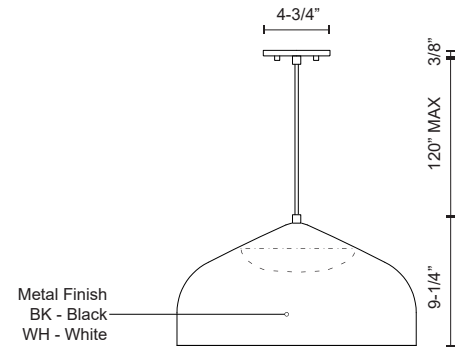

HELENA PD9117 PENDANTS

PROJECT

PD9117-WH/SV
White/Silver

PD9117-WH/GD
White/Gold

PD9117-BK/BK
Black/Black

PD9117-BK/GD
Black/Gold

SPECIFICATION DETAILS

Fixture Dimensions	D16-7/8" x H9-1/4"
Light Source	AC LED Module
Wattage	38W
Total Lumens	2990lm
Delivered Lumens	BK/BK - 1169lm
Voltage	120V
Color Temperature	3000K
CRI (Ra)	90CRI
Optional Color Temps	2700K - 5000K Available, Minimum Order Quantities Apply
LED Rated Life	50,000 hours
Dimming	100% - 10%, ELV Dimmer (Not Included)
Diffuser Details	White Acrylic Diffuser
Shade Details	Spun Aluminum Shade
Adjustable	Yes
Wire Length	120" Max
Wire Type	BK - Black Braided Cord; WH - White Braided Cord;
Minimum Hang Height	12"
Sloped Ceiling Adaptable	Yes
Location	Dry
CEC Title 24 JA8	Yes, JA8-2022
Canopy Dimensions	D4-3/4" x H3/8"
Paint Finish	BK01; GD01; SV01; WH01;

* For custom options, consult factory for details.

* For warranty information, please visit www.kuzcolighting.com/warranty

DESCRIPTION

The smooth spun metal shade is available in black or white for this modern pendant but add your choice of multiple interior lamp shade colors and the possibilities are endless. Suspended by a matching braided fabric cord the Helena exudes effortless elegance. The acorn-shaped lamp shade measures 17 inches in diameter. Hang this pendant solo or in multiples for a more dramatic look.