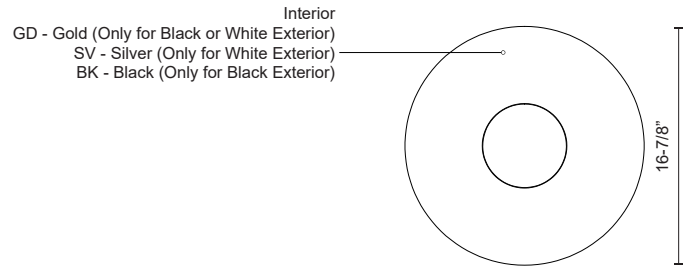

HELENA PD9117 PENDANTS

PROJECT

PD9117-WH/SV
White/Silver

PD9117-WH/GD
White/Gold

PD9117-BK/BK
Black/Black

PD9117-BK/GD
Black/Gold

SPECIFICATION DETAILS

Fixture Dimensions	D16-7/8" x H9-1/4"
Light Source	AC LED Module
Wattage	38W
Total Lumens	2990lm
Delivered Lumens	BK/BK - 1169lm
Voltage	120V
Color Temperature	3000K
CRI (Ra)	90CRI
Optional Color Temps	2700K - 5000K Available, Minimum Order Quantities Apply
LED Rated Life	50,000 hours
Dimming	100% - 10%, ELV Dimmer (Not Included)
Diffuser Details	White Acrylic Diffuser
Shade Details	Spun Aluminum Shade
Adjustable	Yes
Wire Length	120" Max
Wire Type	BK - Black Braided Cord; WH - White Braided Cord;
Minimum Hang Height	12"
Sloped Ceiling Adaptable	Yes
Location	Dry
CEC Title 24 JA8	Yes, JA8-2022
Canopy Dimensions	D4-3/4" x H3/8"
Paint Finish	BK01; GD01; SV01; WH01;

* For custom options, consult factory for details.

* For warranty information, please visit www.kuzcolighting.com/warranty

DESCRIPTION

The smooth spun metal shade is available in black or white for this modern pendant but add your choice of multiple interior lamp shade colors and the possibilities are endless. Suspended by a matching braided fabric cord the Helena exudes effortless elegance. The acorn-shaped lamp shade measures 17 inches in diameter. Hang this pendant solo or in multiples for a more dramatic look.