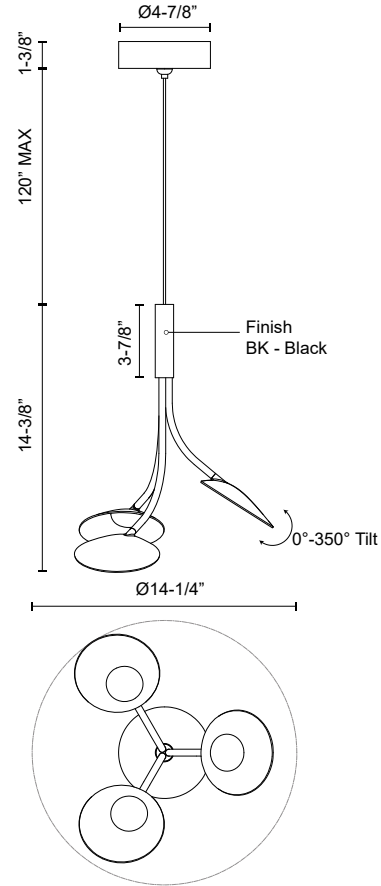

ROTAIRE PD90115

PENDANTS

PROJECT

DESCRIPTION

Influenced by natural forms of flora, the Rotaire collection is a culmination of minimalist sensibilities and natural inspirations. Designed to mimic the form and flow of flowers and vines, the strong stems of this collection create the perfect frame for the illumination from each "leaf". The Rotaire is sure to bloom in both small and large spaces alike.

SPECIFICATION DETAILS

Fixture Dimensions	D14-1/4" x H14-3/8"
Light Source	LED with DC Driver
Wattage	21W
Total Lumens	1785lm
Delivered Lumens	937lm
Voltage	120V
Color Temperature	3000K
CRI (Ra)	90CRI
Optional Color Temps	2700K - 5000K Available, Minimum Order Quantities Apply
LED Rated Life	50,000 hours
Dimming	100% - 10%, TRIAC or ELV Dimmer (Not Included)
Diffuser Details	Frosted acrylic diffuser
Shade Details	Cast Aluminum Shade
Adjustable	Yes
Wire Length	120" Max
Wire Type	Black Coaxial Wire
Minimum Hang Height	18"
Sloped Ceiling Adaptable	Yes
Location	Dry
CEC Title 24 JA8	Yes, JA8-2022
Canopy Dimensions	D4-7/8" x H1-3/8"
Paint Finish	BK02
Finish Option(s)	Black

* For custom options, consult factory for details.

* For warranty information, please visit www.kuzcolighting.com/warranty

KUZCO

CANADA: 19054 28TH AVENUE - SURREY, BC V3Z 6M3

USA: 3035 E. LONE MOUNTAIN ROAD - LAS VEGAS, NV 89081

WWW.KUZCOLIGHTING.COM

© 2021 KUZCO LIGHTING. ALL RIGHTS RESERVED.

COMMENT