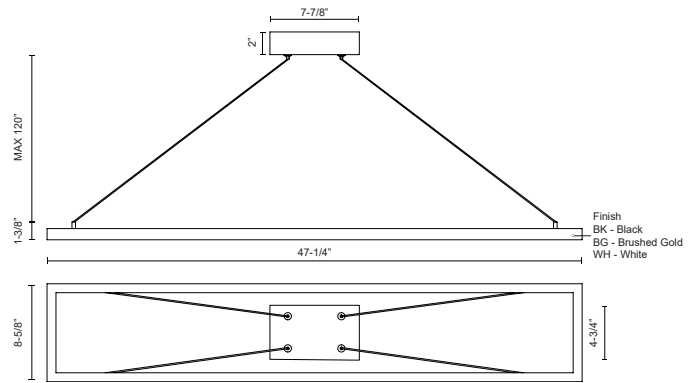

PIAZZA PD88548

PENDANTS

PROJECT

PD88548-BK
Black

PD88548-BG
Brushed Gold

PD88548-WH
White

SPECIFICATION DETAILS

Fixture Dimensions	L47-1/4" x W8-5/8" x H1-3/8"
Light Source	LED with DC Driver
Wattage	63W
Total Lumens	4700lm
Delivered Lumens	BK-1920lm*; WH-2585lm;
Voltage	120V
Color Temperature	3000K
CRI (Ra)	90CRI
Optional Color Temps	2700K - 5000K Available, Minimum Order Quantities Apply
LED Rated Life	50,000 hours
Dimming	100% - 10%, TRIAC or ELV Dimmer (Not Included)
Diffuser Details	Frosted Silicone Diffuser
Adjustable	Yes
Wire Length	120" Max
Wire Type	BG - Black Wire; BK - Black Wire; WH - Clear Wire;
Minimum Hang Height	22"
Sloped Ceiling Adaptable	Yes
Location	Dry
Illumination Direction	Downlight
Canopy Dimensions	L7-7/8" x W4-3/4" x H2"
Paint Finish	BG01(Canopy); BG02(Fixture Body); BK02; WH02;

* For custom options, consult factory for details.

* For warranty information, please visit www.kuzcolighting.com/warranty

DESCRIPTION

Extruded aluminum with rectangular profile. Flush silicone diffuser. Matte powder-coated finish. Down light