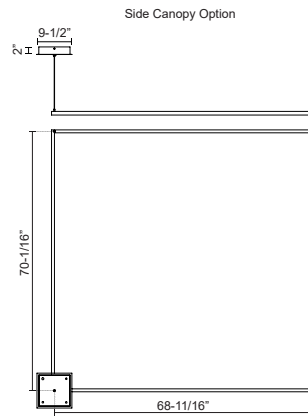

KUZCO

CANADA: 19054 28TH AVENUE - SURREY, BC V3Z 6M3

USA: 3035 E. LONE MOUNTAIN ROAD - LAS VEGAS, NV 89081

WWW.KUZCOLIGHTING.COM

© 2021 KUZCO LIGHTING. ALL RIGHTS RESERVED.

COMMENT