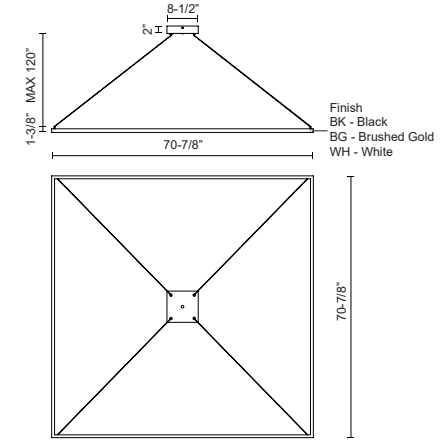

PIAZZA PD88172

PENDANTS

PROJECT

SPECIFICATION DETAILS

Fixture Dimensions	L70-7/8" x W70-7/8" x H1-3/8"
Light Source	LED with DC Driver
Wattage	161W
Total Lumens	11700lm
Delivered Lumens	BK-4405lm*; WH-5930lm*;
Voltage	120V
Color Temperature	3000K
CRI (Ra)	90CRI
Optional Color Temps	2700K - 5000K Available, Minimum Order Quantities Apply
LED Rated Life	50,000 hours
Dimming	100% - 10%, TRIAC or ELV Dimmer (Not Included)
Diffuser Details	Frosted Silicone Diffuser
Adjustable	Yes
Wire Length	120" Max
Wire Type	BG - Black Wire; BK - Black Wire; WH - Clear Wire;
Minimum Hang Height	50"
Sloped Ceiling Adaptable	Yes
Location	Dry
Illumination Direction	Downlight
Canopy Dimensions	L9-1/2" x W9-1/2" x H2"
Paint Finish	BG01(Canopy); BG02(Fixture Body); BK02; WH02;

* For custom options, consult factory for details.

* For warranty information, please visit www.kuzcolighting.com/warranty

DESCRIPTION

Extruded aluminum with rectangular profile. Flush silicone diffuser. Matte powder-coated finish. Down light. Duo canopy mounting style