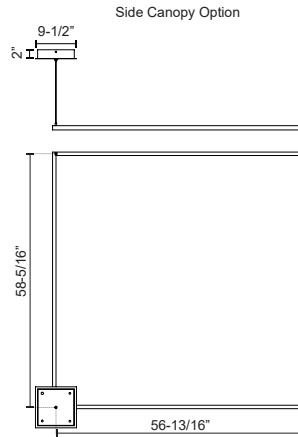

KUZCO

CANADA: 19054 28TH AVENUE - SURREY, BC V3Z 6M3
USA: 3035 E. LONE MOUNTAIN ROAD - LAS VEGAS, NV 89081

WWW.KUZCOLIGHTING.COM

© 2021 KUZCO LIGHTING. ALL RIGHTS RESERVED.

COMMENT