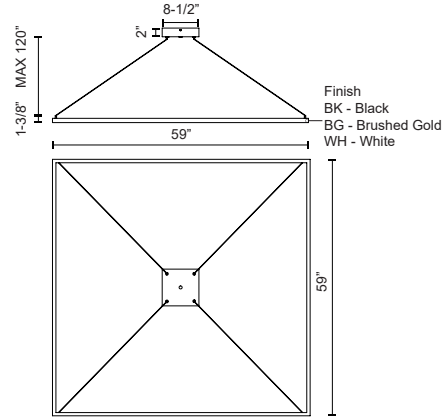

**PIAZZA**  
**PD88160**  
PENDANTS

PROJECT

**SPECIFICATION DETAILS**

<b>Fixture Dimensions</b>	L59" x W59" x H1-3/8"
<b>Light Source</b>	LED with DC Driver
<b>Wattage</b>	126W
<b>Total Lumens</b>	9250lm
<b>Delivered Lumens</b>	BK-3955lm; WH-5320lm*;
<b>Voltage</b>	120V
<b>Color Temperature</b>	3000K
<b>CRI (Ra)</b>	90CRI
<b>Optional Color Temps</b>	2700K - 5000K Available, Minimum Order Quantities Apply
<b>LED Rated Life</b>	50,000 hours
<b>Dimming</b>	100% - 10%, TRIAC or ELV Dimmer (Not Included)
<b>Diffuser Details</b>	Frosted Silicone Diffuser
<b>Adjustable</b>	Yes
<b>Wire Length</b>	120" Max
<b>Wire Type</b>	BG - Black Wire; BK - Black Wire; WH - Clear Wire;
<b>Minimum Hang Height</b>	42"
<b>Sloped Ceiling Adaptable</b>	Yes
<b>Location</b>	Dry
<b>Illumination Direction</b>	Downlight
<b>Canopy Dimensions</b>	L9-1/2" x W9-1/2" x H2"
<b>Paint Finish</b>	BG01(Canopy); BG02(Fixture Body); BK02; WH02;

\* For custom options, consult factory for details.  
\* For warranty information, please visit [www.kuzcolighting.com/warranty](http://www.kuzcolighting.com/warranty)

**DESCRIPTION**

Extruded aluminum with rectangular profile. Flush silicone diffuser. Matte powder-coated finish. Down light. Duo canopy mounting style