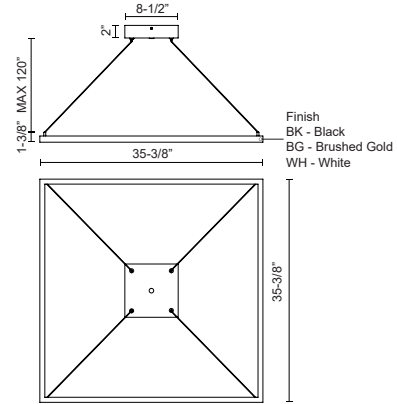

PIAZZA PD88136

PENDANTS

PROJECT

PD88136-BG
Brushed Gold

PD88136-BK
Black

PD88136-WH
White

SPECIFICATION DETAILS

Fixture Dimensions	L35-3/8" x W35-3/8" x H1-3/8"
Light Source	LED with DC Driver
Wattage	78W
Total Lumens	5630lm
Delivered Lumens	BK-2270lm*; WH-3055lm*;
Voltage	120V
Color Temperature	3000K
CRI (Ra)	90CRI
Optional Color Temps	2700K - 5000K Available, Minimum Order Quantities Apply
LED Rated Life	50,000 hours
Dimming	100% - 10%, TRIAC or ELV Dimmer (Not Included)
Diffuser Details	Frosted Silicone Diffuser
Adjustable	Yes
Wire Length	120" Max
Wire Type	BG - Black Wire; BK - Black Wire; WH - Clear Wire;
Minimum Hang Height	25"
Sloped Ceiling Adaptable	Yes
Location	Dry
Illumination Direction	Downlight
Canopy Dimensions	L9-1/2" x W9-1/2" x H2"
Paint Finish	BG01(Canopy); BG02(Fixture Body); BK02; WH02;

* For custom options, consult factory for details.

* For warranty information, please visit www.kuzcolighting.com/warranty

DESCRIPTION

Extruded aluminum with rectangular profile. Flush silicone diffuser. Matte powder-coated finish. Down light. Duo canopy mounting style