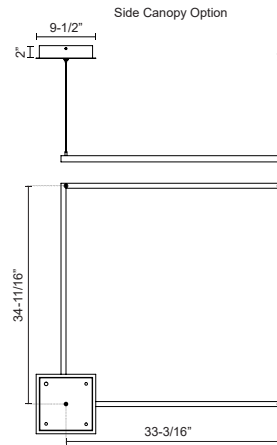

PIAZZA PD88136

PENDANTS

PROJECT

SPECIFICATION DETAILS

Fixture Dimensions	L35-3/8" x W35-3/8" x H1-3/8"
Light Source	LED with DC Driver
Wattage	78W
Total Lumens	5630lm
Delivered Lumens	BK-2270lm*; WH-3055lm*;
Voltage	120V
Color Temperature	3000K
CRI (Ra)	90CRI
Optional Color Temps	2700K - 5000K Available, Minimum Order Quantities Apply
LED Rated Life	50,000 hours
Dimming	100% - 10%, TRIAC or ELV Dimmer (Not Included)
Diffuser Details	Frosted Silicone Diffuser
Adjustable	Yes
Wire Length	120" Max
Wire Type	BG - Black Wire; BK - Black Wire; WH - Clear Wire;
Minimum Hang Height	25"
Sloped Ceiling Adaptable	Yes
Location	Dry
Illumination Direction	Downlight
Canopy Dimensions	L9-1/2" x W9-1/2" x H2"
Paint Finish	BG01(Canopy); BG02(Fixture Body); BK02; WH02;

* For custom options, consult factory for details.

* For warranty information, please visit www.kuzcolighting.com/warranty

DESCRIPTION

Extruded aluminum with rectangular profile. Flush silicone diffuser. Matte powder-coated finish. Down light. Duo canopy mounting style

KUZCO

CANADA: 19054 28TH AVENUE - SURREY, BC V3Z 6M3

USA: 3035 E. LONE MOUNTAIN ROAD - LAS VEGAS, NV 89081

WWW.KUZCOLIGHTING.COM

© 2021 KUZCO LIGHTING. ALL RIGHTS RESERVED.

COMMENT