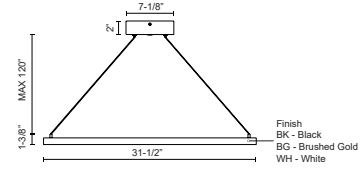

**PIAZZA
PD88132
PENDANTS**

PROJECT

PD88132-BG
Brushed Gold

PD88132-BK
Black

PD88132-WH
White

SPECIFICATION DETAILS

Fixture Dimensions	L31-1/2" x W31-1/2" x H1-3/8"
Light Source	LED with DC Driver
Wattage	62W
Total Lumens	4700lm
Delivered Lumens	BK-1920lm*; WH-2585lm;
Voltage	120V
Color Temperature	3000K
CRI (Ra)	90CRI
Optional Color Temps	2700K - 5000K Available, Minimum Order Quantities Apply
LED Rated Life	50,000 hours
Dimming	100% - 10%, TRIAC or ELV Dimmer (Not Included)
Diffuser Details	Frosted Silicone Diffuser
Adjustable	Yes
Wire Length	120" Max
Wire Type	BG - Black Wire; BK - Black Wire; WH - Clear Wire;
Minimum Hang Height	22"
Sloped Ceiling Adaptable	Yes
Location	Dry
Illumination Direction	Downlight
Canopy Dimensions	L8-1/8" x W8-1/8" x H2"
Paint Finish	BG01(Canopy); BG02(Fixture Body); BK02; WH02;

* For custom options, consult factory for details.

* For warranty information, please visit www.kuzcolighting.com/warranty

DESCRIPTION

Extruded aluminum with rectangular profile. Flush silicone diffuser. Matte powder-coated finish. Down light. Duo canopy mounting style