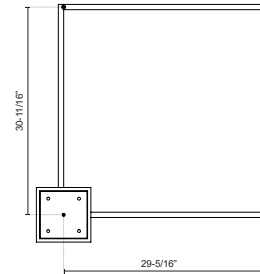

COMMENT

KUZCO

CANADA: 19054 28TH AVENUE - SURREY, BC V3Z 6M3
USA: 3035 E. LONE MOUNTAIN ROAD - LAS VEGAS, NV 89081

WWW.KUZCOLIGHTING.COM

© 2021 KUZCO LIGHTING. ALL RIGHTS RESERVED.