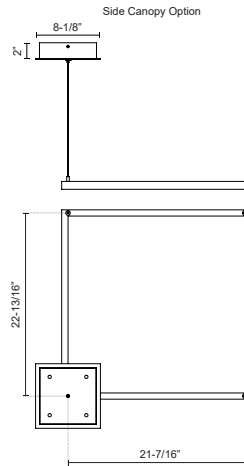

PIAZZA
PD88124
PENDANTS

PROJECT

PD88124-BK
Black

PD88124-BG
Brushed Gold

PD88124-WH
White

SPECIFICATION DETAILS

Fixture Dimensions	L23-5/8" x W23-5/8" x H1-3/8"
Light Source	LED with DC Driver
Wattage	50W
Total Lumens	3750lm
Delivered Lumens	BK-1500lm*; WH-2010lm*;
Voltage	120V
Color Temperature	3000K
CRI (Ra)	90CRI
Optional Color Temps	2700K - 5000K Available, Minimum Order Quantities Apply
LED Rated Life	50,000 hours
Dimming	100% - 10%, TRIAC or ELV Dimmer (Not Included)
Diffuser Details	Frosted Silicone Diffuser
Adjustable	Yes
Wire Length	120" Max
Wire Type	BG - Black Wire; BK - Black Wire; WH - Clear Wire;
Minimum Hang Height	16"
Sloped Ceiling Adaptable	Yes
Location	Dry
Illumination Direction	Downlight
Canopy Dimensions	L8-1/8" x W8-1/8" x H2"
Paint Finish	BG01(Canopy); BG02(Fixture Body); BK02; WH02;

* For custom options, consult factory for details.

* For warranty information, please visit www.kuzcolighting.com/warranty

DESCRIPTION

Extruded aluminum with rectangular profile. Flush silicone diffuser. Matte powder-coated finish. Down light. Duo canopy mounting style