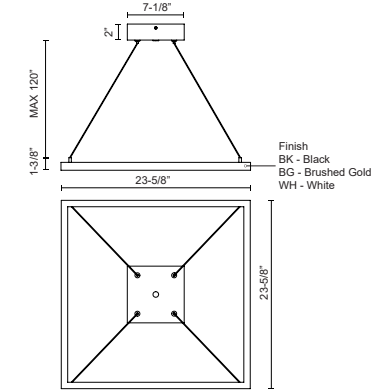

PIAZZA
PD88124
PENDANTS

PROJECT

PD88124-BK
Black

PD88124-BG
Brushed Gold

PD88124-WH
White

SPECIFICATION DETAILS

Fixture Dimensions	L23-5/8" x W23-5/8" x H1-3/8"
Light Source	LED with DC Driver
Wattage	50W
Total Lumens	3750lm
Delivered Lumens	BK-1500lm*; WH-2010lm*;
Voltage	120V
Color Temperature	3000K
CRI (Ra)	90CRI
Optional Color Temps	2700K - 5000K Available, Minimum Order Quantities Apply
LED Rated Life	50,000 hours
Dimming	100% - 10%, TRIAC or ELV Dimmer (Not Included)
Diffuser Details	Frosted Silicone Diffuser
Adjustable	Yes
Wire Length	120" Max
Wire Type	BG - Black Wire; BK - Black Wire; WH - Clear Wire;
Minimum Hang Height	16"
Sloped Ceiling Adaptable	Yes
Location	Dry
Illumination Direction	Downlight
Canopy Dimensions	L8-1/8" x W8-1/8" x H2"
Paint Finish	BG01(Canopy); BG02(Fixture Body); BK02; WH02;

* For custom options, consult factory for details.

* For warranty information, please visit www.kuzcolighting.com/warranty

DESCRIPTION

Extruded aluminum with rectangular profile. Flush silicone diffuser. Matte powder-coated finish. Down light. Duo canopy mounting style