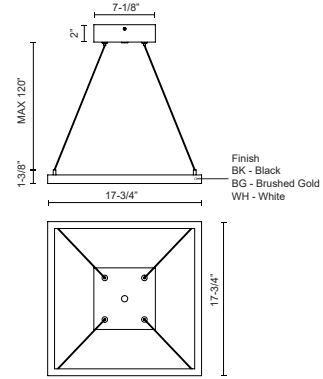

PIAZZA
PD88118
PENDANTS

PROJECT

PD88118-BG
Brushed Gold

PD88118-BK
Black

PD88118-WH
White

SPECIFICATION DETAILS

Fixture Dimensions	L17-3/4" x W17-3/4" x H1-3/8"
Light Source	LED with DC Driver
Wattage	37W
Total Lumens	2810lm
Delivered Lumens	BK-1280lm*; WH-1720lm*;
Voltage	120V
Color Temperature	3000K
CRI (Ra)	90CRI
Optional Color Temps	2700K - 5000K Available, Minimum Order Quantities Apply
LED Rated Life	50,000 hours
Dimming	100% - 10%, TRIAC or ELV Dimmer (Not Included)
Diffuser Details	Frosted Silicone Diffuser
Adjustable	Yes
Wire Length	120" Max
Wire Type	BG - Black Wire; BK - Black Wire; WH - Clear Wire;
Minimum Hang Height	12"
Sloped Ceiling Adaptable	Yes
Location	Dry
Illumination Direction	Downlight
Canopy Dimensions	L8-1/8" x W8-1/8" x H2"
Paint Finish	BG01(Canopy); BG02(Fixture Body); BK02; WH02;

* For custom options, consult factory for details.

* For warranty information, please visit www.kuzcolighting.com/warranty

DESCRIPTION

Extruded aluminum with rectangular profile. Flush silicone diffuser. Matte powder-coated finish. Down light. Duo canopy mounting style