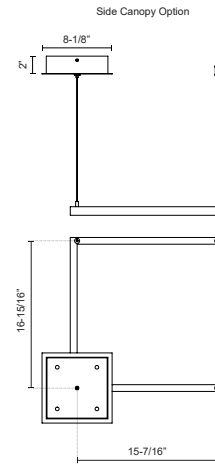

PIAZZA
PD88118
PENDANTS

PROJECT

PD88118-BG
Brushed Gold

PD88118-BK
Black

PD88118-WH
White

SPECIFICATION DETAILS

Fixture Dimensions	L17-3/4" x W17-3/4" x H1-3/8"
Light Source	LED with DC Driver
Wattage	37W
Total Lumens	2810lm
Delivered Lumens	BK-1280lm*; WH-1720lm*;
Voltage	120V
Color Temperature	3000K
CRI (Ra)	90CRI
Optional Color Temps	2700K - 5000K Available, Minimum Order Quantities Apply
LED Rated Life	50,000 hours
Dimming	100% - 10%, TRIAC or ELV Dimmer (Not Included)
Diffuser Details	Frosted Silicone Diffuser
Adjustable	Yes
Wire Length	120" Max
Wire Type	BG - Black Wire; BK - Black Wire; WH - Clear Wire;
Minimum Hang Height	12"
Sloped Ceiling Adaptable	Yes
Location	Dry
Illumination Direction	Downlight
Canopy Dimensions	L8-1/8" x W8-1/8" x H2"
Paint Finish	BG01(Canopy); BG02(Fixture Body); BK02; WH02;

* For custom options, consult factory for details.

* For warranty information, please visit www.kuzcolighting.com/warranty

DESCRIPTION

Extruded aluminum with rectangular profile. Flush silicone diffuser. Matte powder-coated finish. Down light. Duo canopy mounting style