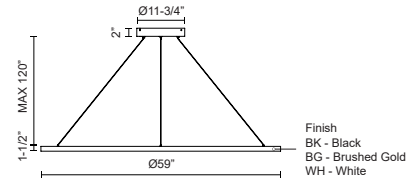

CERCHIO PD87760

PENDANTS

PROJECT

PD87760-BG
Brushed Gold

PD87760-BK
Black

PD87760-WH
White

SPECIFICATION DETAILS

Fixture Dimensions	D59" x H1-1/2"
Light Source	LED with DC Driver
Wattage	150W
Total Lumens	11200lm
Delivered Lumens	BG-4700lm*; BK-4700lm*; WH-6320lm*;
Voltage	120V
Color Temperature	3000K
CRI (Ra)	90CRI
Optional Color Temps	2700K - 5000K Available, Minimum Order Quantities Apply
LED Rated Life	50,000 hours
Dimming	100% - 10%, TRIAC or ELV Dimmer (Not Included)
Diffuser Details	Frosted Silicone Diffuser
Adjustable	Yes
Wire Length	120" Max
Wire Type	BG - Black Wire; BK - Black Wire; WH - Clear Wire;
Minimum Hang Height	30"
Sloped Ceiling Adaptable	Yes
Location	Dry
Illumination Direction	Up and Downlight
Canopy Dimensions	D13" x H2"
Paint Finish	BG01(Canopy); BG02(Fixture Body); BK02; WH02;

* For custom options, consult factory for details.

* For warranty information, please visit www.kuzcolighting.com/warranty

DESCRIPTION

Extruded and rolled aluminum with rectangular profile. Flush silicone diffuser. Matte powder-coated finish. Up and down light.. Duo canopy mounting style