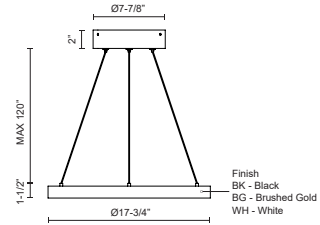

CERCHIO PD87718

PENDANTS

PROJECT

PD87718-BG
Brushed Gold

PD87718-BK
Black

PD87718-WH
White

SPECIFICATION DETAILS

Fixture Dimensions	D17-3/4" x H1-1/2"
Light Source	LED with DC Driver
Wattage	51W
Total Lumens	3830lm
Delivered Lumens	BG-1500lm*; BK-1500lm*; WH-2010lm*;
Voltage	120V
Color Temperature	3000K
CRI (Ra)	90CRI
Optional Color Temps	2700K - 5000K Available, Minimum Order Quantities Apply
LED Rated Life	50,000 hours
Dimming	100% - 10%, TRIAC or ELV Dimmer (Not Included)
Diffuser Details	Frosted Silicone Diffuser
Adjustable	Yes
Wire Length	120" Max
Wire Type	BG - Black Wire; BK - Black Wire; WH - Clear Wire;
Minimum Hang Height	9"
Sloped Ceiling Adaptable	Yes
Location	Dry
Illumination Direction	Up and Downlight
Canopy Dimensions	D8-5/8" x H2"
Paint Finish	BG01(Canopy); BG02(Fixture Body); BK02; WH02;

* For custom options, consult factory for details.

* For warranty information, please visit www.kuzcolighting.com/warranty

DESCRIPTION

Extruded and rolled aluminum with rectangular profile. Flush silicone diffuser. Matte powder-coated finish. Up and down light.. Duo canopy mounting style