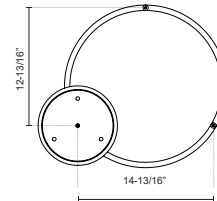

KUZCO

CANADA: 19054 28TH AVENUE - SURREY, BC V3Z 6M3

USA: 3035 E. LONE MOUNTAIN ROAD - LAS VEGAS, NV 89081

WWW.KUZCOLIGHTING.COM

© 2021 KUZCO LIGHTING. ALL RIGHTS RESERVED.

COMMENT