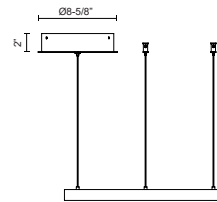

KUZCO

CANADA: 19054 28TH AVENUE - SURREY, BC V3Z 6M3

USA: 3035 E. LONE MOUNTAIN ROAD - LAS VEGAS, NV 89081

WWW.KUZCOLIGHTING.COM

© 2021 KUZCO LIGHTING. ALL RIGHTS RESERVED.

COMMENT