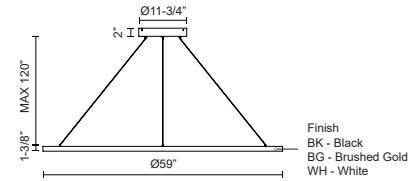

CERCHIO PD87160

PENDANTS

PROJECT

DESCRIPTION

Extruded and rolled aluminum with rectangular profile. Flush silicone diffuser. Matte powder-coated finish. Down light. Duo canopy mounting style

SPECIFICATION DETAILS

Fixture Dimensions	D59" x H1-3/8"
Light Source	LED with DC Driver
Wattage	126W
Total Lumens	9250lm
Delivered Lumens	BG-3955lm; BK-3955lm; WH-5320lm*;
Voltage	120V
Color Temperature	3000K
CRI (Ra)	90CRI
Optional Color Temps	2700K - 5000K Available, Minimum Order Quantities Apply
LED Rated Life	50,000 hours
Dimming	100% - 10%, TRIAC or ELV Dimmer (Not Included)
Diffuser Details	Frosted Silicone Diffuser
Adjustable	Yes
Wire Length	120" Max
Wire Type	BG - Black Wire; BK - Black Wire; WH - Clear Wire;
Minimum Hang Height	30"
Sloped Ceiling Adaptable	Yes
Location	Dry
Illumination Direction	Downlight
Canopy Dimensions	D13" x H2"
Paint Finish	BG01(Canopy); BG02(Fixture Body); BK02; WH02;

* For custom options, consult factory for details.

* For warranty information, please visit www.kuzcolighting.com/warranty

Finish
BK - Black
BG - Brushed Gold
WH - White