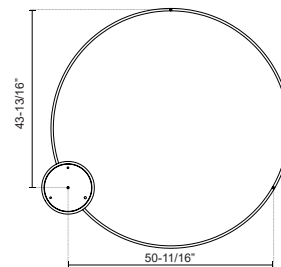

KUZCO

CANADA: 19054 28TH AVENUE - SURREY, BC V3Z 6M3

USA: 3035 E. LONE MOUNTAIN ROAD - LAS VEGAS, NV 89081

WWW.KUZCOLIGHTING.COM

© 2021 KUZCO LIGHTING. ALL RIGHTS RESERVED.

COMMENT