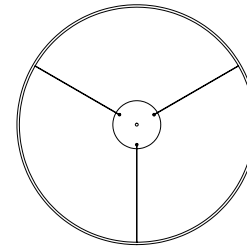

CERCHIO PD87160

PENDANTS

PROJECT

DESCRIPTION

Extruded and rolled aluminum with rectangular profile. Flush silicone diffuser. Matte powder-coated finish. Down light. Duo canopy mounting style

SPECIFICATION DETAILS

Fixture Dimensions	D59" x H1-3/8"
Light Source	LED with DC Driver
Wattage	126W
Total Lumens	9250lm
Delivered Lumens	BG-3955lm; BK-3955lm; WH-5320lm*;
Voltage	120V
Color Temperature	3000K
CRI (Ra)	90CRI
Optional Color Temps	2700K - 5000K Available, Minimum Order Quantities Apply
LED Rated Life	50,000 hours
Dimming	100% - 10%, TRIAC or ELV Dimmer (Not Included)
Diffuser Details	Frosted Silicone Diffuser
Adjustable	Yes
Wire Length	120" Max
Wire Type	BG - Black Wire; BK - Black Wire; WH - Clear Wire;
Minimum Hang Height	30"
Sloped Ceiling Adaptable	Yes
Location	Dry
Illumination Direction	Downlight
Canopy Dimensions	D13" x H2"
Paint Finish	BG01(Canopy); BG02(Fixture Body); BK02; WH02;

* For custom options, consult factory for details.

* For warranty information, please visit www.kuzcolighting.com/warranty

Finish
BK - Black
BG - Brushed Gold
WH - White

Side Canopy Option

KUZCO

CANADA: 19054 28TH AVENUE - SURREY, BC V3Z 6M3

USA: 3035 E. LONE MOUNTAIN ROAD - LAS VEGAS, NV 89081

WWW.KUZCOLIGHTING.COM

© 2021 KUZCO LIGHTING. ALL RIGHTS RESERVED.

COMMENT