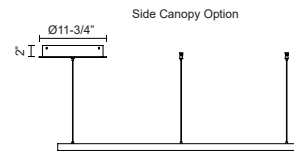

CERCHIO PD87148

PENDANTS

PROJECT

PD87148-BG
Brushed Gold

PD87148-WH
White

PD87148-BK
Black

SPECIFICATION DETAILS

Fixture Dimensions	D47-1/4" x H1-3/8"
Light Source	LED with DC Driver
Wattage	100W
Total Lumens	7440lm
Delivered Lumens	BG-3150lm*; BK-3150lm*; WH-4240lm*;
Voltage	120V
Color Temperature	3000K
CRI (Ra)	90CRI
Optional Color Temps	2700K - 5000K Available, Minimum Order Quantities Apply
LED Rated Life	50,000 hours
Dimming	100% - 10%, TRIAC or ELV Dimmer (Not Included)
Diffuser Details	Frosted Silicone Diffuser
Adjustable	Yes
Wire Length	120" Max
Wire Type	BG - Black Wire; BK - Black Wire; WH - Clear Wire;
Minimum Hang Height	24"
Sloped Ceiling Adaptable	Yes
Location	Dry
Illumination Direction	Downlight
Canopy Dimensions	D11-3/4" x H2"
Paint Finish	BG01(Canopy); BG02(Fixture Body); BK02; WH02;

* For custom options, consult factory for details.

* For warranty information, please visit www.kuzcolighting.com/warranty

DESCRIPTION

Extruded and rolled aluminum with rectangular profile. Flush silicone diffuser. Matte powder-coated finish. Down light. Duo canopy mounting style