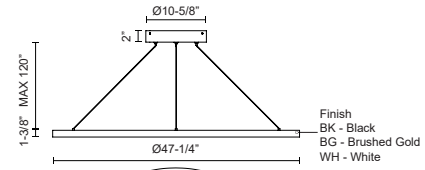

CERCHIO PD87148

PENDANTS

PROJECT

PD87148-BG
Brushed Gold

PD87148-WH
White

PD87148-BK
Black

SPECIFICATION DETAILS

Fixture Dimensions	D47-1/4" x H1-3/8"
Light Source	LED with DC Driver
Wattage	100W
Total Lumens	7440lm
Delivered Lumens	BG-3150lm*; BK-3150lm*; WH-4240lm*;
Voltage	120V
Color Temperature	3000K
CRI (Ra)	90CRI
Optional Color Temps	2700K - 5000K Available, Minimum Order Quantities Apply
LED Rated Life	50,000 hours
Dimming	100% - 10%, TRIAC or ELV Dimmer (Not Included)
Diffuser Details	Frosted Silicone Diffuser
Adjustable	Yes
Wire Length	120" Max
Wire Type	BG - Black Wire; BK - Black Wire; WH - Clear Wire;
Minimum Hang Height	24"
Sloped Ceiling Adaptable	Yes
Location	Dry
Illumination Direction	Downlight
Canopy Dimensions	D11-3/4" x H2"
Paint Finish	BG01(Canopy); BG02(Fixture Body); BK02; WH02;

* For custom options, consult factory for details.

* For warranty information, please visit www.kuzcolighting.com/warranty

DESCRIPTION

Extruded and rolled aluminum with rectangular profile. Flush silicone diffuser. Matte powder-coated finish. Down light. Duo canopy mounting style