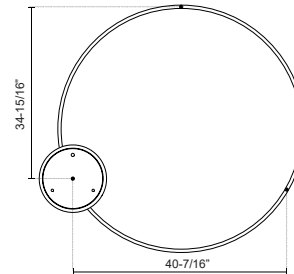

CERCHIO PD87148

PENDANTS

PROJECT

PD87148-BG
Brushed Gold

PD87148-WH
White

PD87148-BK
Black

SPECIFICATION DETAILS

Fixture Dimensions	D47-1/4" x H1-3/8"
Light Source	LED with DC Driver
Wattage	100W
Total Lumens	7440lm
Delivered Lumens	BG-3150lm*; BK-3150lm*; WH-4240lm*;
Voltage	120V
Color Temperature	3000K
CRI (Ra)	90CRI
Optional Color Temps	2700K - 5000K Available, Minimum Order Quantities Apply
LED Rated Life	50,000 hours
Dimming	100% - 10%, TRIAC or ELV Dimmer (Not Included)
Diffuser Details	Frosted Silicone Diffuser
Adjustable	Yes
Wire Length	120" Max
Wire Type	BG - Black Wire; BK - Black Wire; WH - Clear Wire;
Minimum Hang Height	24"
Sloped Ceiling Adaptable	Yes
Location	Dry
Illumination Direction	Downlight
Canopy Dimensions	D11-3/4" x H2"
Paint Finish	BG01(Canopy); BG02(Fixture Body); BK02; WH02;

* For custom options, consult factory for details.

* For warranty information, please visit www.kuzcolighting.com/warranty

DESCRIPTION

Extruded and rolled aluminum with rectangular profile. Flush silicone diffuser. Matte powder-coated finish. Down light. Duo canopy mounting style