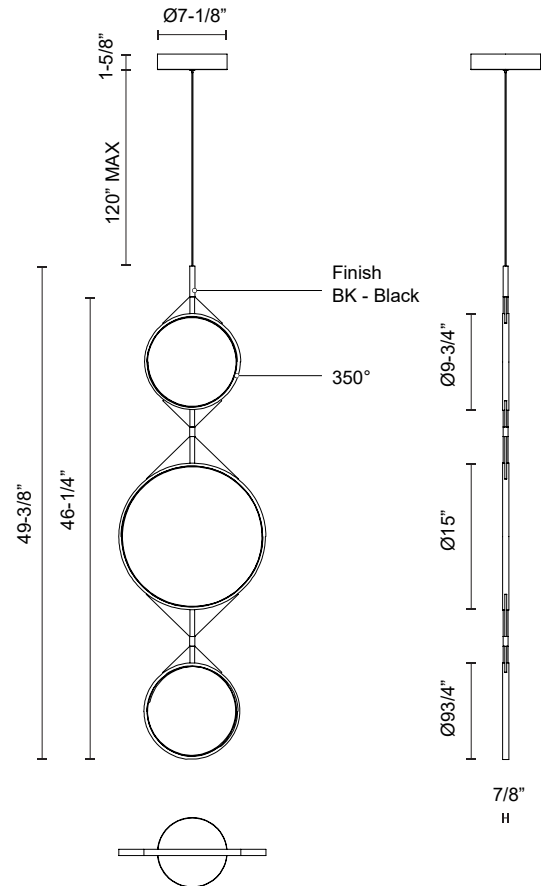

SERIF PD84353

PENDANTS

PROJECT

DESCRIPTION

The Serif Collection features clean, angular geometrics colliding in harmony. Minimal yet impactful, the rings of light seem to float organically in air. Each piece of the Serif Collection is adjustable to fit your style, from minimal and clean uniform rings, to free-form. This versatility makes it the perfect mixture of both two- and three-dimensional art depending on the ring formations you create.

SPECIFICATION DETAILS

Fixture Dimensions	L15" x W7/8" x H49-3/8"
Light Source	LED with DC Driver
Wattage	36W
Total Lumens	2720lm
Delivered Lumens	BK-2000lm*
Voltage	120V
Color Temperature	3000K
CRI (Ra)	90CRI
Optional Color Temps	2700K - 5000K Available, Minimum Order Quantities Apply
LED Rated Life	50,000 hours
Dimming	100% - 10%, TRIAC or ELV Dimmer (Not Included)
Diffuser Details	Frosted Silicone Diffuser
Adjustable	Yes
Wire Length	120" Max
Wire Type	Black Coaxial Wire
Minimum Hang Height	56"
Sloped Ceiling Adaptable	Yes
Location	Dry
CEC Title 24 JA8	Yes, JA8-2022
Canopy Dimensions	D7-1/8" x H1-5/8"
Paint Finish	BK02
Finish Option(s)	Black

* For custom options, consult factory for details.

* For warranty information, please visit www.kuzcolighting.com/warranty

KUZCO

CANADA: 19054 28TH AVENUE - SURREY, BC V3Z 6M3

USA: 3035 E. LONE MOUNTAIN ROAD - LAS VEGAS, NV 89081

WWW.KUZCOLIGHTING.COM

© 2021 KUZCO LIGHTING. ALL RIGHTS RESERVED.

COMMENT