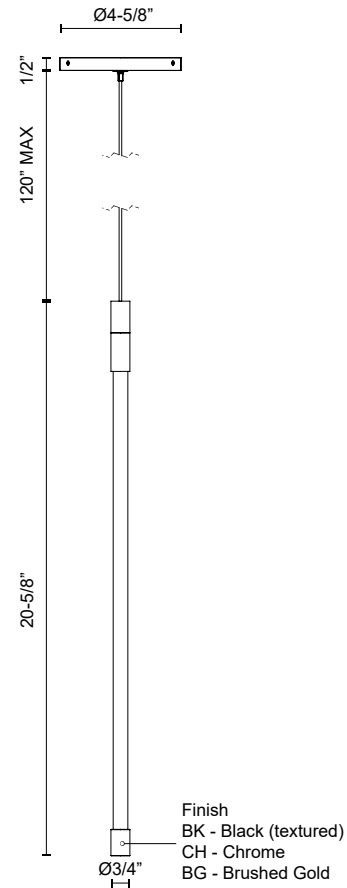

MOTIF PD75021

PENDANTS

PROJECT

SPECIFICATION DETAILS

Fixture Dimensions	D3/4" x H20-5/8"
Light Source	LED with DC Driver
Wattage	8W
Total Lumens	840lm
Delivered Lumens	705lm
Voltage	120V
Color Temperature	2700K
CRI (Ra)	90CRI
Optional Color Temps	2700K - 5000K Available, Minimum Order Quantities Apply
LED Rated Life	50,000 hours
Dimming	100% - 10%, TRIAC or ELV Dimmer (Not Included)
Glass Details	Clear Glass
Adjustable	Yes
Wire Length	120" Max
Wire Type	BG, BK - Black Coaxial Wire; CH - Clear Coaxial Wire;
Minimum Hang Height	22"
Sloped Ceiling Adaptable	Yes
Location	Dry
CEC Title 24 JA8	Yes, JA8-2022
Canopy Dimensions	D4-5/8" x H1/2"
Paint Finish	BG01; BK02; CH01;

* For custom options, consult factory for details.

* For warranty information, please visit www.kuzcolighting.com/warranty

DESCRIPTION

The Motif Collection is inspired by the multitude of configurations in which it can create. Each fixture is comprised of thin lines of light in a refractive cylinder, creating both clean lines and modern elegance. This collection features the latest in modern LED filament technology, creating a warm glow of light throughout each fixture that is both vintage and modern at once.

KUZCO

CANADA: 19054 28TH AVENUE - SURREY, BC V3Z 6M3
USA: 3035 E. LONE MOUNTAIN ROAD - LAS VEGAS, NV 89081

WWW.KUZCOLIGHTING.COM

© 2021 KUZCO LIGHTING. ALL RIGHTS RESERVED.

COMMENT