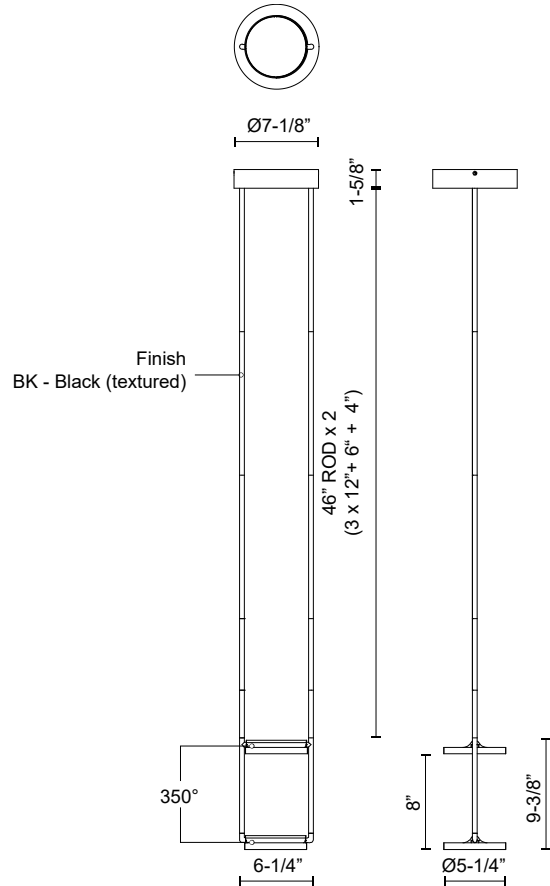

NOVEL PD72208

PENDANTS

PROJECT

DESCRIPTION

Pure geometry of the disks of illumination balancing on clean, thin lined structure is poetry in motion. Each disk of illumination can turn and twist to fit the needs and style of your space. The Novel Collection fits a large range of style and function with minimal elements.

SPECIFICATION DETAILS

Fixture Dimensions	L6-1/4" x W5-1/4" x H9-3/8"
Light Source	LED with DC Driver
Wattage	15W
Total Lumens	1270lm
Delivered Lumens	1040lm*
Voltage	120V
Color Temperature	3000K
CRI (Ra)	90CRI
Optional Color Temps	2700K - 5000K Available, Minimum Order Quantities Apply
LED Rated Life	50,000 hours
Dimming	100% - 10%, TRIAC or ELV Dimmer (Not Included)
Diffuser Details	Acrylic Light Guide
Rod Length	46" Max (6x12" + 2x6" + 2x4")
Wire Length	60"
Minimum Hang Height	15"
Sloped Ceiling Adaptable	No
Location	Dry
CEC Title 24 JA8	Yes, JA8-2022
Canopy Dimensions	D7-1/8" x H1-5/8"
Paint Finish	BK02
Finish Option(s)	Black

* For custom options, consult factory for details.

* For warranty information, please visit www.kuzcolighting.com/warranty

KUZCO

CANADA: 19054 28TH AVENUE - SURREY, BC V3Z 6M3

USA: 3035 E. LONE MOUNTAIN ROAD - LAS VEGAS, NV 89081

WWW.KUZCOLIGHTING.COM

© 2021 KUZCO LIGHTING. ALL RIGHTS RESERVED.

COMMENT