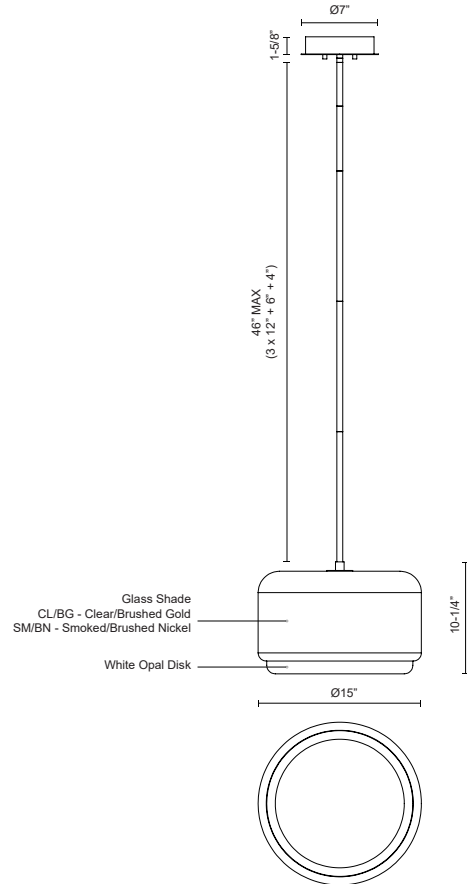

ENKEL PD70615

PENDANTS

PROJECT

SPECIFICATION DETAILS

Fixture Dimensions	D15" x H10-1/4"
Light Source	LED with DC Driver
Wattage	39W
Total Lumens	2990lm
Delivered Lumens	CL/BG - 2736lm*
Voltage	120V
Color Temperature	3000K
CRI (Ra)	90CRI
Optional Color Temps	2700K - 5000K Available, Minimum Order Quantities Apply
LED Rated Life	50,000 hours
Dimming	100% - 10%, TRIAC or ELV Dimmer (Not Included)
Diffuser Details	White Acrylic Diffuser
Shade Details	Molded Smoked or Clear Glass Shade
Adjustable	Yes
Rod Length	46" Max (3x12" + 1x6" + 1x4")
Minimum Hang Height	18"
Product Adaptor	ADP002 (Sold Separately)
Location	Dry
CEC Title 24 JA8	Yes, JA8-2022
Canopy Dimensions	D7" x H1-5/8"
Paint Finish	BG01; BN01;

* For custom options, consult factory for details.

* For warranty information, please visit www.kuzcolighting.com/warranty

DESCRIPTION

Complementary intersecting glass shapes and contrasting finishes define this elegant fixture. The LED light is centered within a soft opal diffuser that is enveloped by a larger transparent glass shade. The outer glass shade is available in Smoked or Clear and may be combined with either Brushed Nickel or Brushed Gold metal finishes.

COMMENT

KUZCO

CANADA: 19054 28TH AVENUE - SURREY, BC V3Z 6M3

USA: 3035 E. LONE MOUNTAIN ROAD - LAS VEGAS, NV 89081

WWW.KUZCOLIGHTING.COM

© 2018 KUZCO LIGHTING. ALL RIGHTS RESERVED.