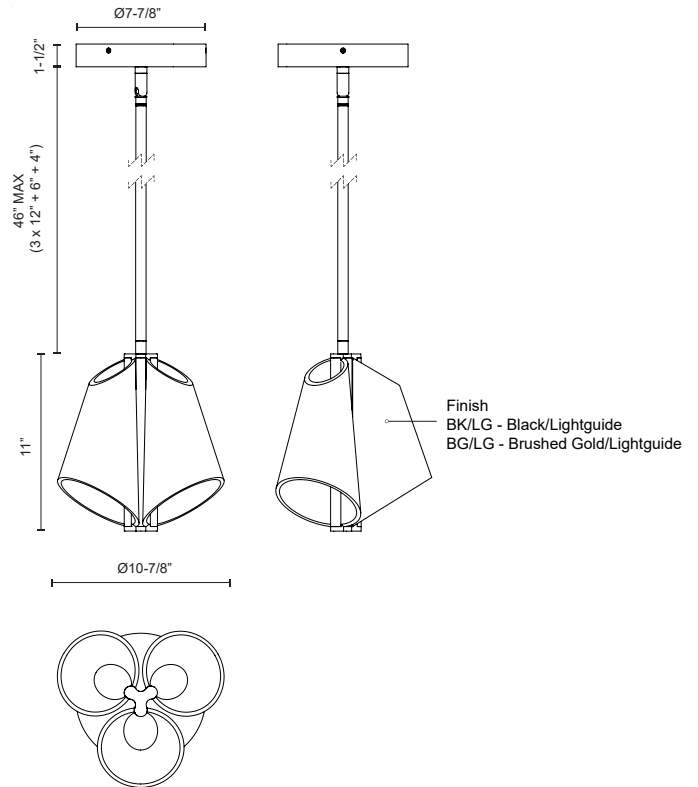

MULBERRY PD62511

PENDANTS

PROJECT

PD62511-BG/LG
Brushed Gold/Light
Guide

PD62511-BK/LG
Black/Light Guide

SPECIFICATION DETAILS

Fixture Dimensions	D10-7/8" x H11"
Light Source	LED with DC Driver
Wattage	44W
Total Lumens	3520lm
Delivered Lumens	BG/LG-1682lm*; BK/LG-1800lm*;
Voltage	120V
Color Temperature	3000K
CRI (Ra)	90CRI
Optional Color Temps	2700K - 5000K Available, Minimum Order Quantities Apply
LED Rated Life	50,000 hours
Dimming	100% - 10%, TRIAC or ELV Dimmer (Not Included)
Diffuser Details	Acrylic diffuser
Shade Details	Clear Acrylic Light Guide Shade
Adjustable	Yes
Rod Length	46" Max (3x12" + 1x6" + 1x4")
Wire Length	72"
Minimum Hang Height	20"
Sloped Ceiling Adaptable	Yes, Up to 45 Degrees
Location	Dry
CEC Title 24 JA8	Yes, JA8-2022
Canopy Dimensions	D7-7/8" x H1-1/2"
Paint Finish	BG01; BK02;

* For custom options, consult factory for details.

* For warranty information, please visit www.kuzcolighting.com/warranty

DESCRIPTION

Classic shapes take new form in the stunning new Mulberry collection. Minimal, modern forged bodies and striking edge lit shades make up this one-of-a-kind collection. Each shade of the Mulberry is crafted with clear etched acrylic, creating the modern glow seen throughout the pieces of this collection. Available in both Brushed Gold or Matte Black accents.