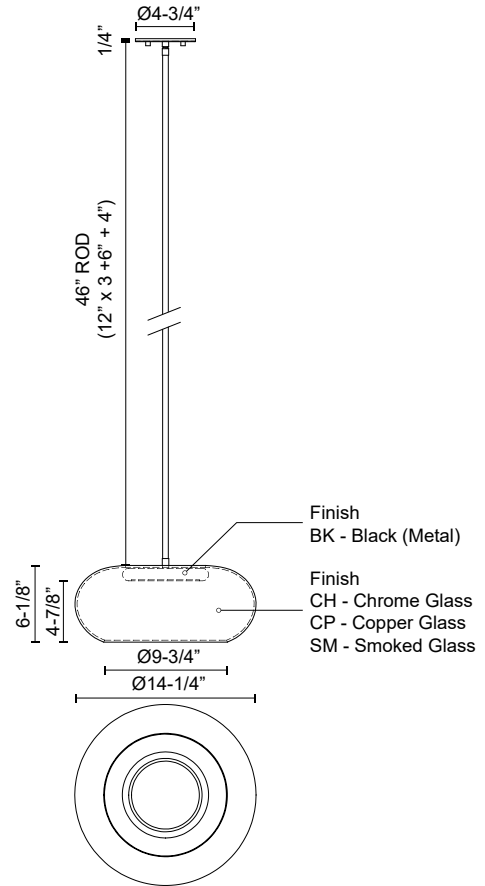

TRINITY PD62014

PENDANTS

PROJECT

SPECIFICATION DETAILS

Fixture Dimensions	D14-1/4" x H6-1/8"
Light Source	AC LED Module
Wattage	21W
Total Lumens	1700lm
Delivered Lumens	BK/CH-560lm; BK/CP-665lm; BK/SM-970lm;
Voltage	120V
Color Temperature	3000K
CRI (Ra)	90CRI
Optional Color Temps	2700K - 5000K Available, Minimum Order Quantities Apply
LED Rated Life	50,000 hours
Dimming	100% - 10%, ELV Dimmer (Not Included)
Diffuser Details	Frosted acrylic diffuser
Shade Details	Smoked or Metallic Finish Glass Shade
Adjustable	Yes
Rod Length	46" Max (3x12" + 1x6" + 1x4")
Wire Length	60"
Minimum Hang Height	12"
Location	Dry
Canopy Dimensions	D4-3/4" x H1/4"
Paint Finish	BK02

* For custom options, consult factory for details.

* For warranty information, please visit www.kuzcolighting.com/warranty

DESCRIPTION

Available in multiple glass shade style and finishes, the Trinity collection has endless style options when paired with Clear, Copper, Chrome, or Smoke Glass finishes. It is the perfect mix of stylish and classic for any space.

KUZCO

CANADA: 19054 28TH AVENUE - SURREY, BC V3Z 6M3

USA: 3035 E. LONE MOUNTAIN ROAD - LAS VEGAS, NV 89081

WWW.KUZCOLIGHTING.COM

© 2021 KUZCO LIGHTING. ALL RIGHTS RESERVED.

COMMENT