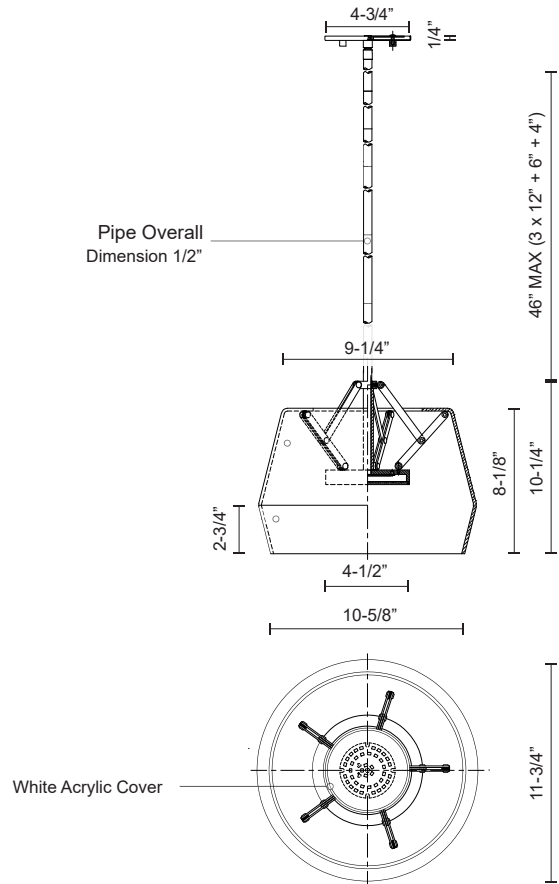

DECO
PD61412
PENDANTS

PROJECT

PD61412-CL/BK
Clear/Black

PD61412-CL/BG
Clear/Brushed Gold

SPECIFICATION DETAILS

Fixture Dimensions	D11-3/4" x H10-1/4"
Light Source	AC LED Module
Wattage	16W
Total Lumens	1200lm
Delivered Lumens	CL/BG-817lm
Voltage	120V
Color Temperature	3000K
CRI (Ra)	90CRI
Optional Color Temps	2700K - 5000K Available, Minimum Order Quantities Apply
LED Rated Life	50,000 hours
Dimming	100% - 10%, ELV Dimmer (Not Included)
Diffuser Details	White Acrylic Diffuser
Shade Details	Clear Glass Shade
Adjustable	Yes
Rod Length	46" Max (3x12" + 1x6" + 1x4")
Minimum Hang Height	18"
Product Adaptor	ADP002 (Sold Separately)
Location	Dry
Canopy Dimensions	D4-3/4" x H1/4"
Paint Finish	BG01; BK01;

* For custom options, consult factory for details.

* For warranty information, please visit www.kuzcolighting.com/warranty

DESCRIPTION

Inspired by vintage instruments and expanding lightweight structures the Deco line is a marriage of the new and old. The LED light source is encapsulated within a slim metal disk which appears to float at the center of the geometric glass shade. Multiple thin metal points support the glass which can be easily removed for installation or cleaning. Fine brushed finishes complement the distinguished aesthetic and gracefully contrast the contemporary shade.