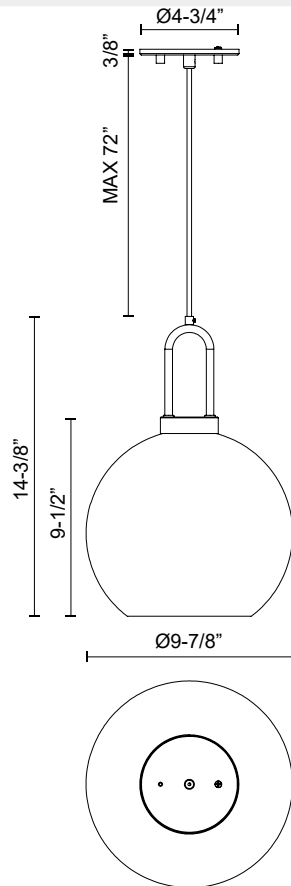

alora mood

P. 1.855.855.8926

CANADA: 19054 28TH Avenue Surrey - BC V3Z 6M3

USA: 3035 E. Lone Mountain Rd - Las Vegas, NV, 89081

SOJI PD601710

FIXTURE DIMENSIONS	D9-7/8" x H14-3/8"
LAMP TYPE	E26
MAX WATTAGE	60W
BULB QTY	1
BULBS INCLUDED	No
VOLTAGE	120V
GLASS DETAILS	Clear, Copper, Opal or Smoked Glass
MATERIAL	Glass; Steel;
WIRE LENGTH	72"
MINIMUM HANG HEIGHT	18"
SLOPED CEILING ADAPTABLE	Yes
LOCATION	Dry
CANOPY DIMENSIONS	D4-3/4" x 3/8"
PAINT FINISH	AG01; BN01; MB01;

[D - Diameter, L - Length, W - Width, H - Height, E - Extension]

AVAILABLE FINISHES:

*For complete warranty terms, please visit: www.aloralighting.com/warranty

WWW.ALORAMOOD.COM

© 2022 KUZCO LIGHTING. ALL RIGHTS RESERVED.