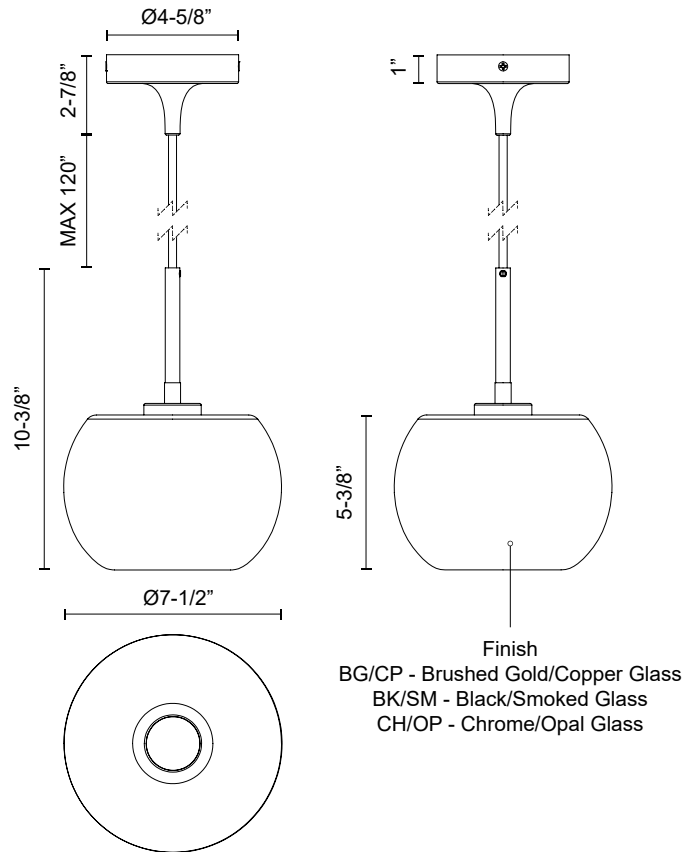

SAMAR PD57508

PENDANTS

PROJECT

PD57508-BG/CP
Brushed
Gold/Copper

PD57508-BK/SM
Black/Smoked

PD57508-CH/OP
Chrome/Opal Glass

SPECIFICATION DETAILS

Fixture Dimensions	D7-1/2" x H10-3/8"
Lamp Type	Incandescent, A15, Medium Base
Wattage	1 x 60W
Voltage	120V
Glass Details	Transition Copper Glass, Transition Smoked Glass or Transition Opal Glass
Adjustable	Yes
Wire Length	120" Max
Wire Type	Black
Minimum Hang Height	16"
Location	Dry
Bulbs Included	No
Illumination Direction	Down
Canopy Dimensions	D4-5/8" x H2-7/8"
Sloped Ceiling Adaptable	Yes
Paint Finish	BG01; BK01; CH01;

* For custom options, consult factory for details.

* For warranty information, please visit www.kuzcolighting.com/warranty

DESCRIPTION

The stunning blown glass shades of the Samar Collection make wonderfully versatile statement pieces or subtle lighting options. The three ombre finishes are gorgeous specimens available in various hanging options that help create a dynamic space through lighting and tone. Each glass finish has three fixture finishes that help create an exciting piece for a unique space in your home.