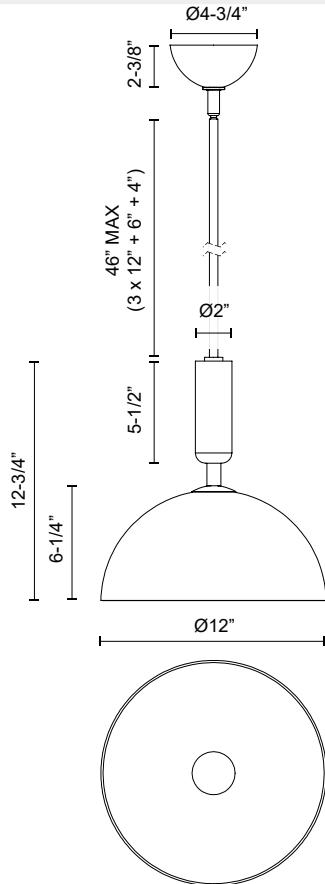

## JUDE PD563012

FIXTURE DIMENSIONS	D12" x H12-3/4"
LAMP TYPE	E26
MAX WATTAGE	60W
BULB QTY	1
BULBS INCLUDED	No
VOLTAGE	120V
GLASS DETAILS	Clear Glass
MATERIAL	Glass; Steel;
ROD LENGTH	46" Max (3x12" + 1x6" + 1x4")
DIAMETER OF ROD	1/2"
WIRE LENGTH	60"
MINIMUM HANG HEIGHT	22"
SLOPED CEILING ADAPTABLE	Yes, Up to 45 Degrees
LOCATION	Dry
CANOPY DIMENSIONS	D4-3/4" x H2-3/8"
PAINT FINISH	BG01; MB01;

[ D - Diameter, L - Length, W - Width, H - Height, E - Extension ]