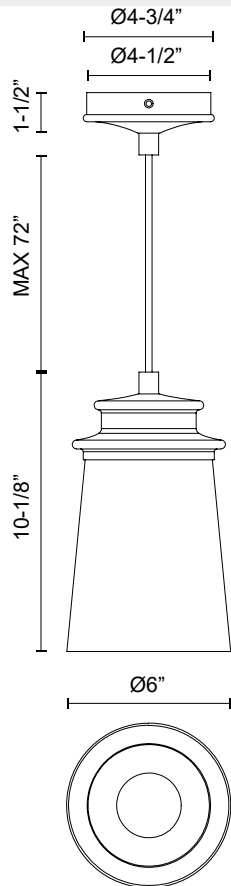

QUINCY PD533006

FIXTURE DIMENSIONS	D6" x H10-1/8"
LAMP TYPE	E26
MAX WATTAGE	60W
BULB QTY	1
BULBS INCLUDED	No
VOLTAGE	120V
GLASS DETAILS	Clear Glass
MATERIAL	Glass; Steel;
WIRE LENGTH	72"
MINIMUM HANG HEIGHT	14"
SLOPED CEILING ADAPTABLE	Yes
LOCATION	Dry
CANOPY DIMENSIONS	D4-3/4" x H1-1/2"
PAINT FINISH	MB01

[D - Diameter, L - Length, W - Width, H - Height, E - Extension]

AVAILABLE FINISHES:

PD533006MBCL
Clear Glass/Matte
Black

*For complete warranty terms, please visit: www.aloralighting.com/warranty